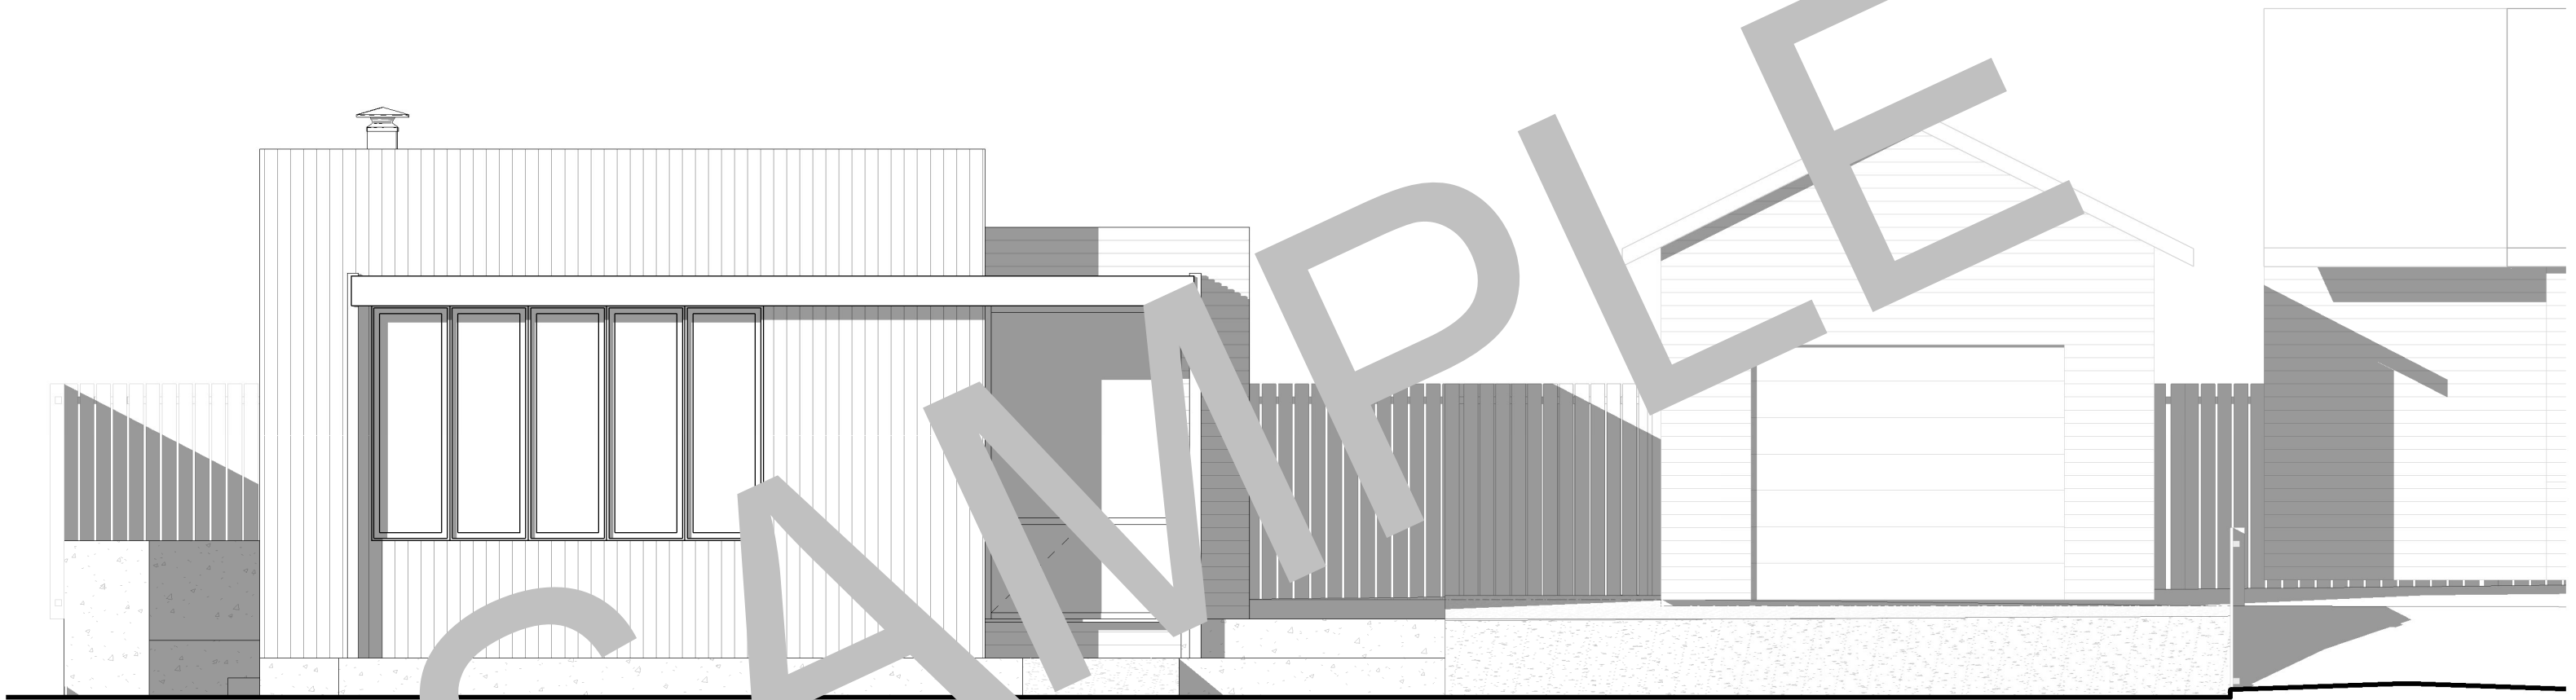

41' - 2"

76' - 4 1/8"

20' - 0 1/8"

BACKYARD SETBACK

FRONTYARD SETBACK

ELEVATED PATIO

DECK

EXISTING GARAGE

EXISTING HOUSE

EXISTING DRIVEWAY

NEW PROPOSED
 PROPERTY LINE

Lucas Gray Design

THE SHIFT ADU
S02 FIRST FLOOR PLAN

JAN. 01, 2021
www.lucasgraydesign.com | 503-453-7195

GREEN ROOF

GREEN ROOF

Lucas Gray Design

THE SHIFT ADU

S03 ROOF PLAN

JAN. 01, 2021

www.lucasgraydesign.com | 503-453-7195

Lucas Gray Design

THE SHIFT ADU

S05 SOUTH ELEVATION

JAN. 01, 2021

www.lucasgraydesign.com | 503-453-7195

Lucas Gray Design

THE SHIFT ADU

S06 NORTH ELEVATION

JAN. 01, 2021

www.lucasgraydesign.com | 503-453-7195

1/4" = 1'-0"