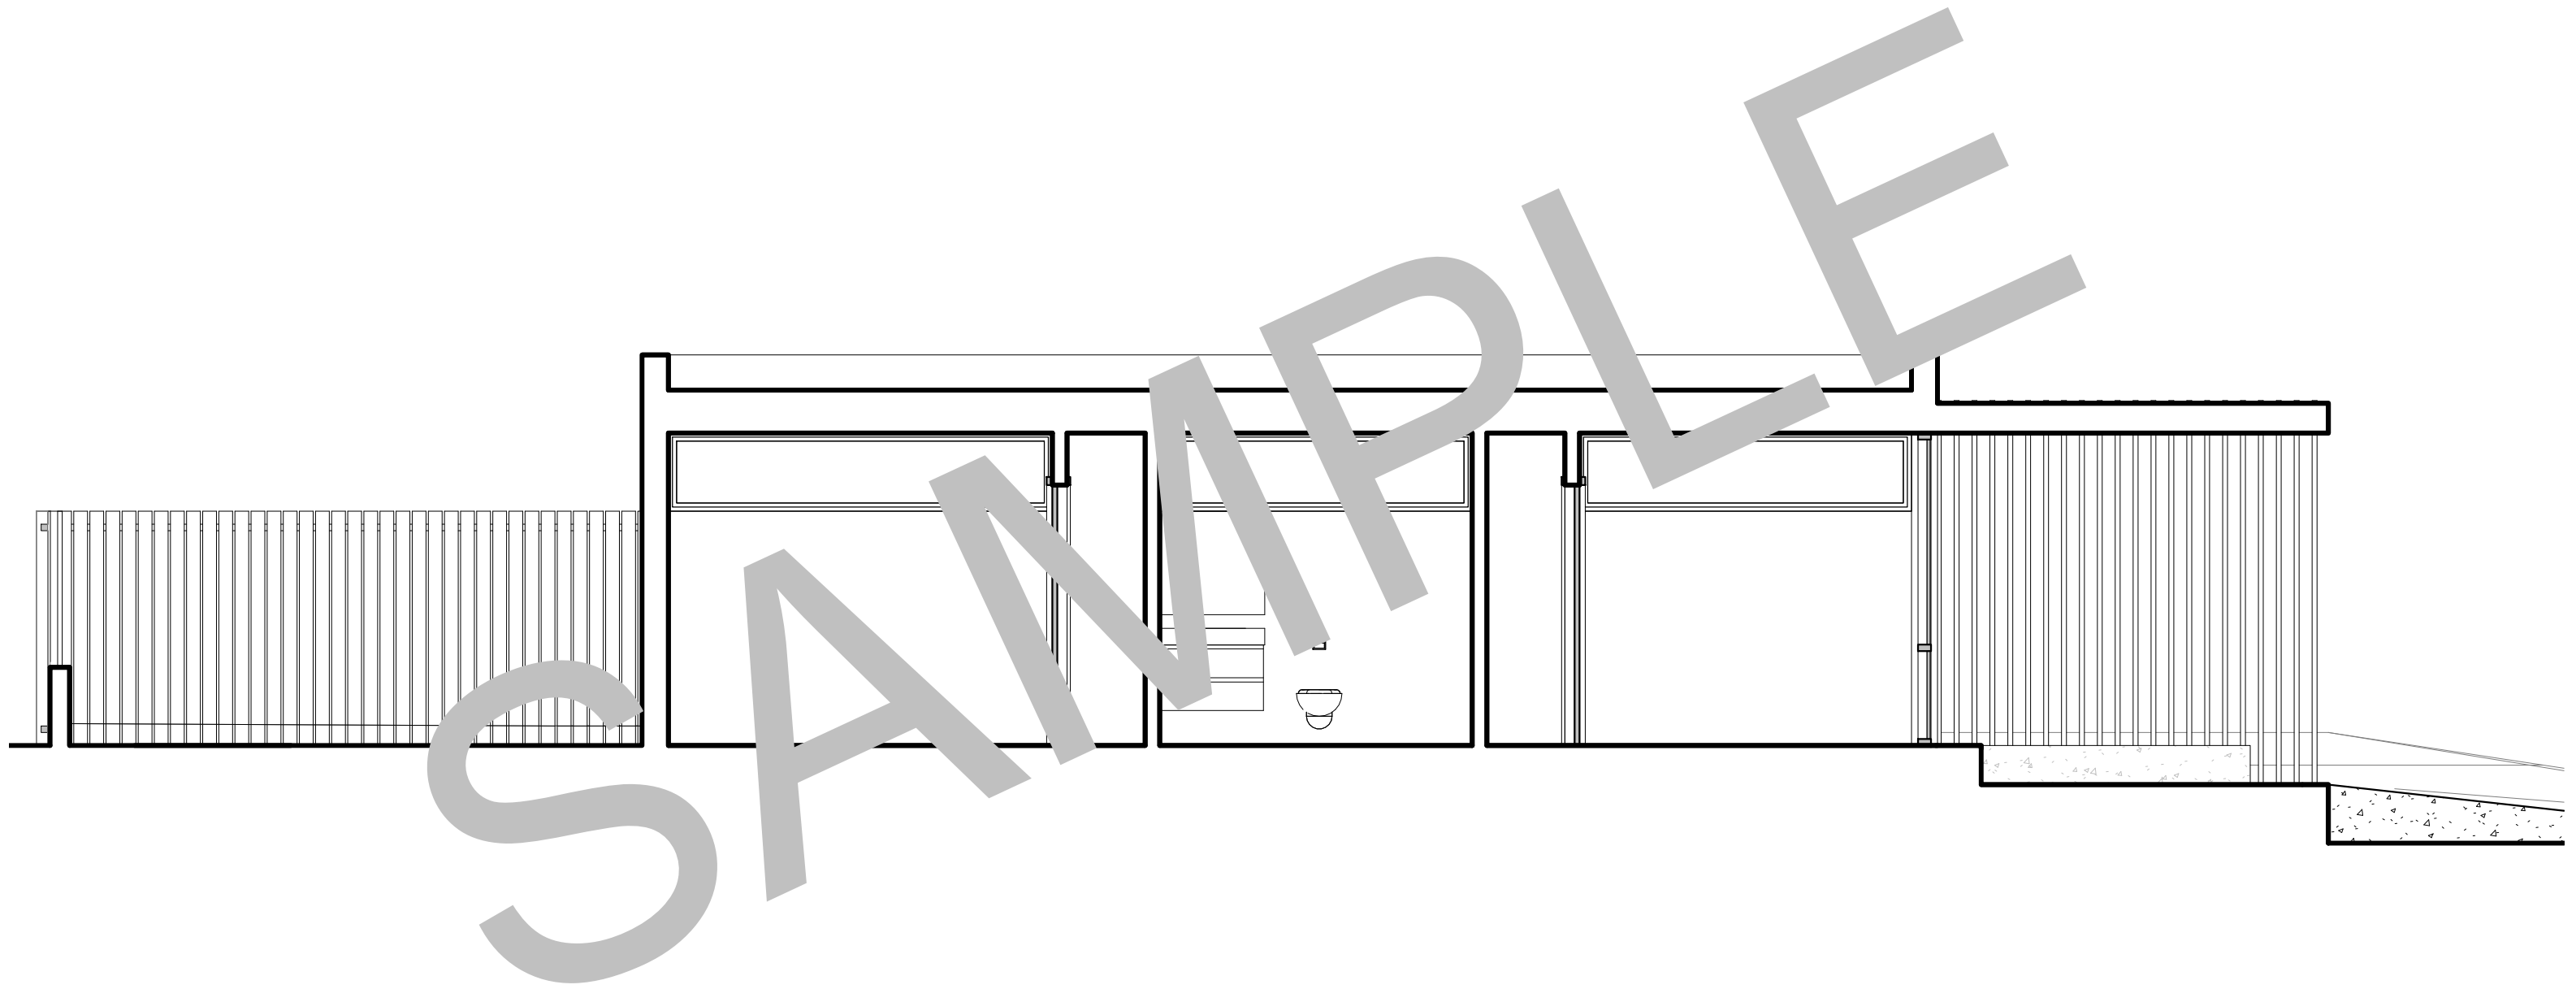

Lucas Gray Design

THE SHIFT ADU

S07 EAST ELEVATION

JAN. 01, 2021

www.lucasgraydesign.com | 503-453-7195

SAMPLE

Lucas Gray Design

THE SHIFT ADU