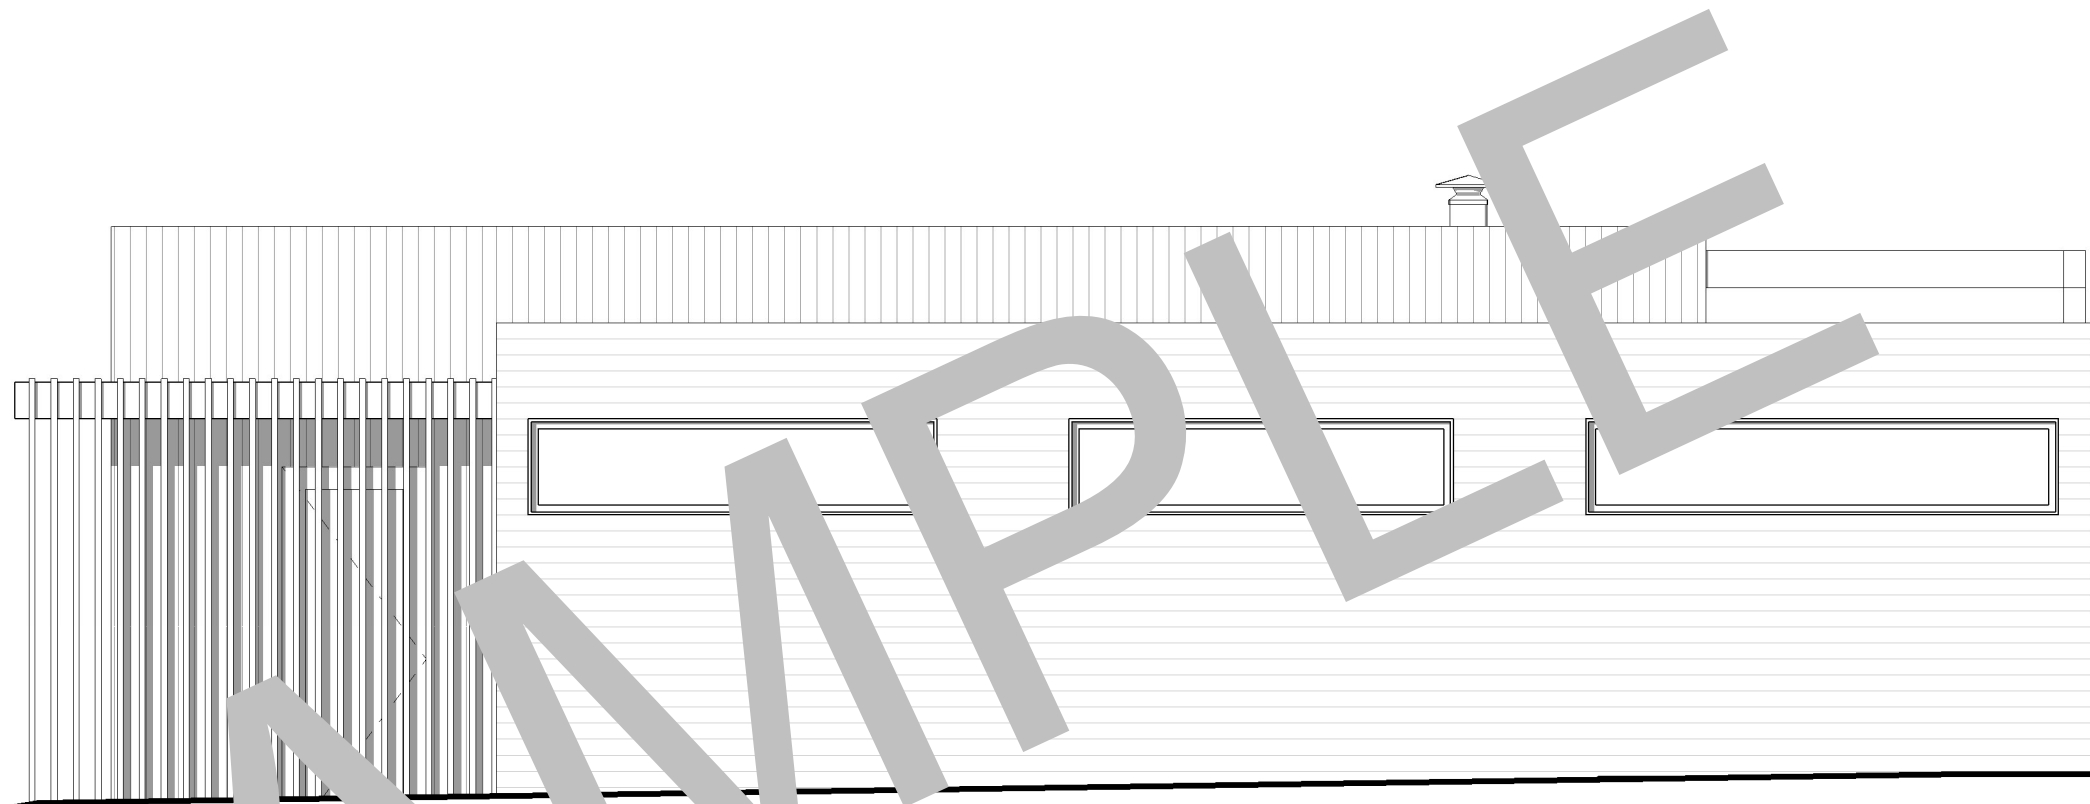

JAN. 01, 2021

www.lucasgraydesign.com | 503-453-7195

Lucas Gray Design

THE SHIFT ADU

S06 NORTH ELEVATION

JAN. 01, 2021

www.lucasgraydesign.com | 503-453-7195

1/4" = 1'-0"