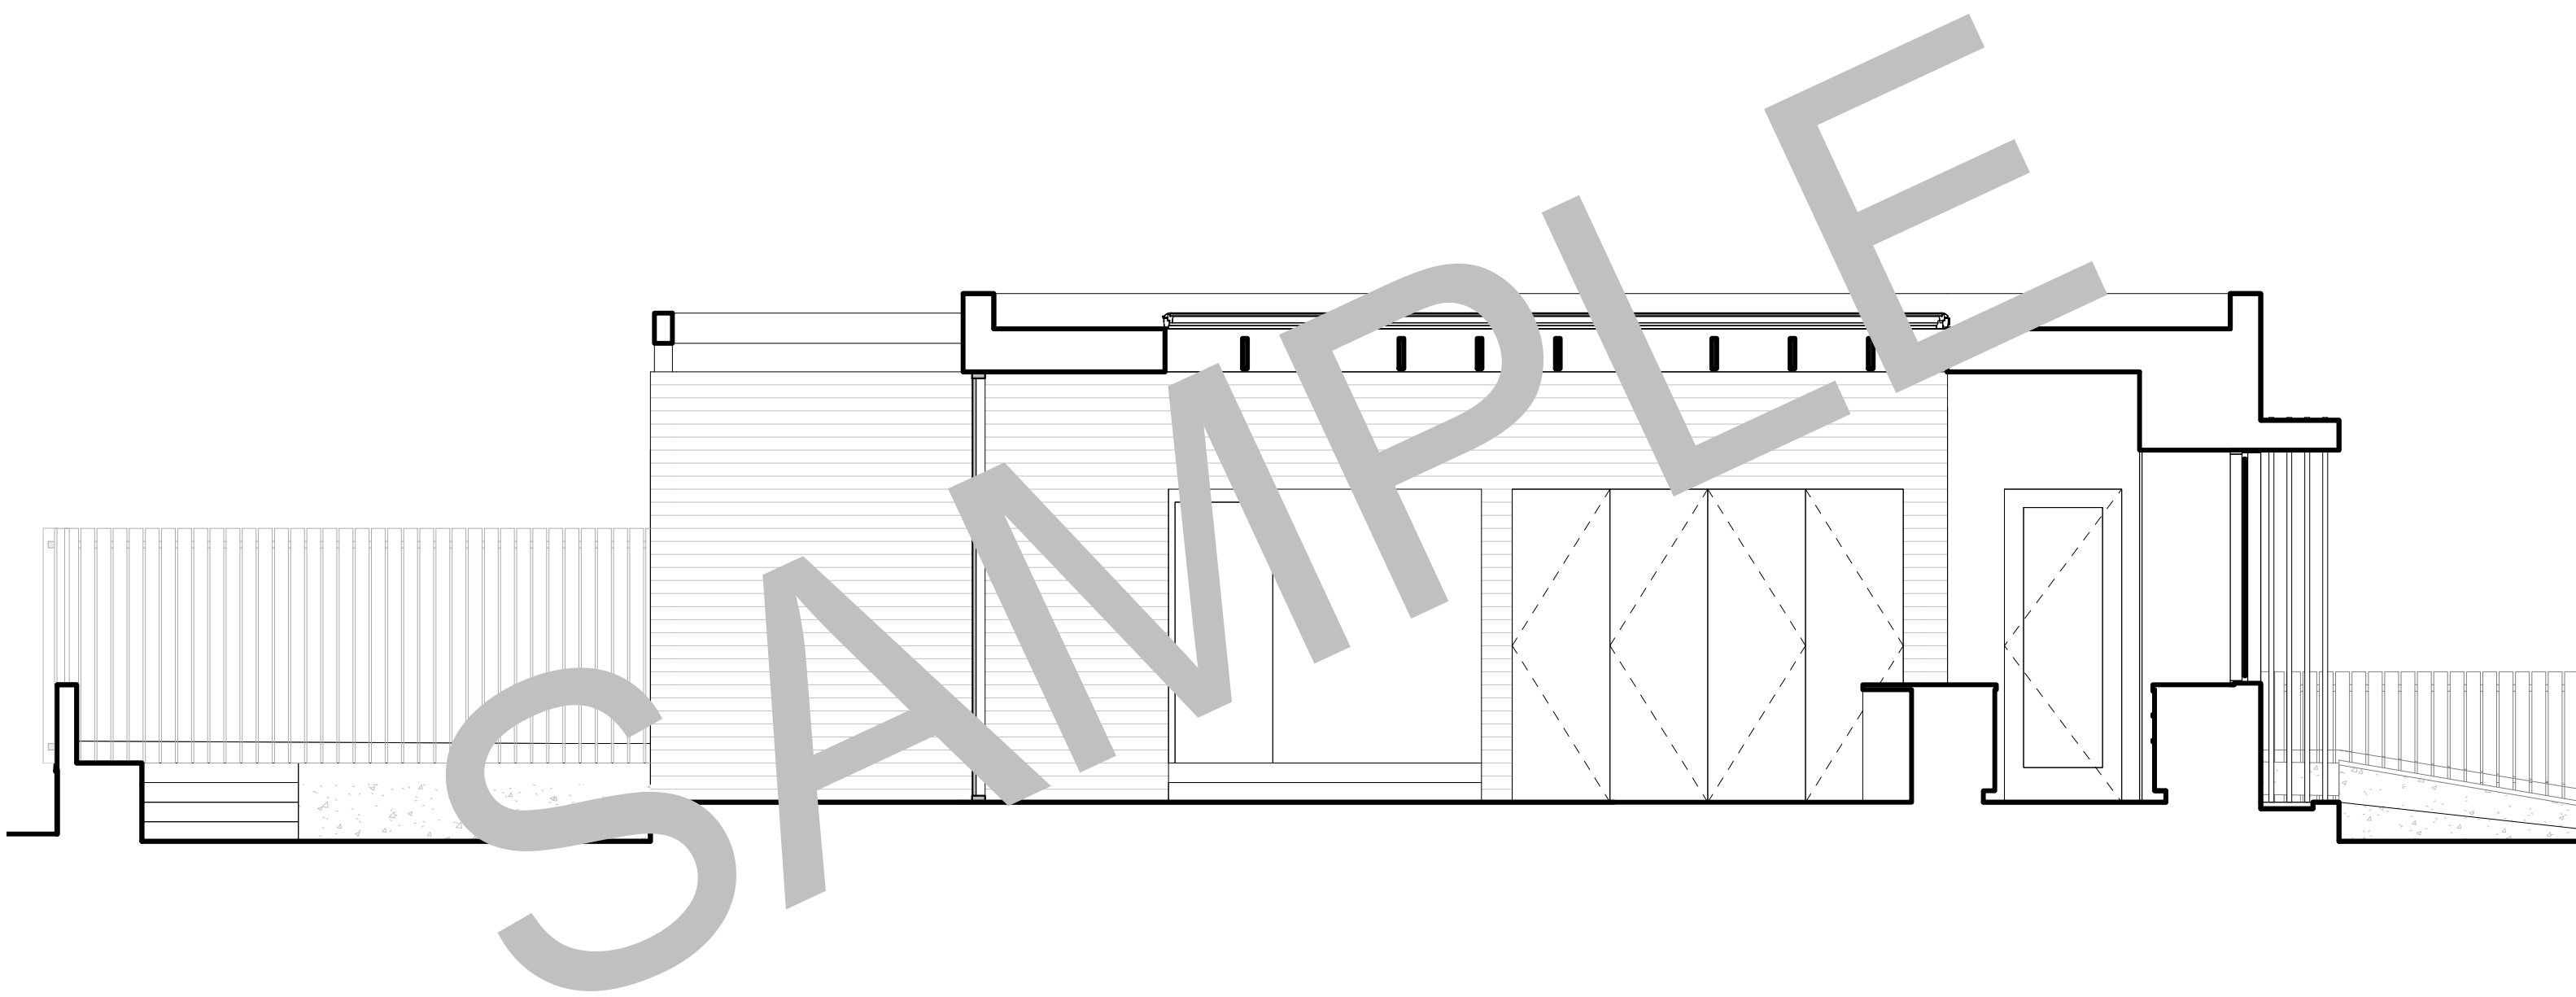

Lucas Gray Design

THE SHIFT ADU

S07 EAST ELEVATION

JAN. 01, 2021

www.lucasgraydesign.com | 503-453-7195

SAMPLE

Lucas Gray Design

THE SHIFT ADU