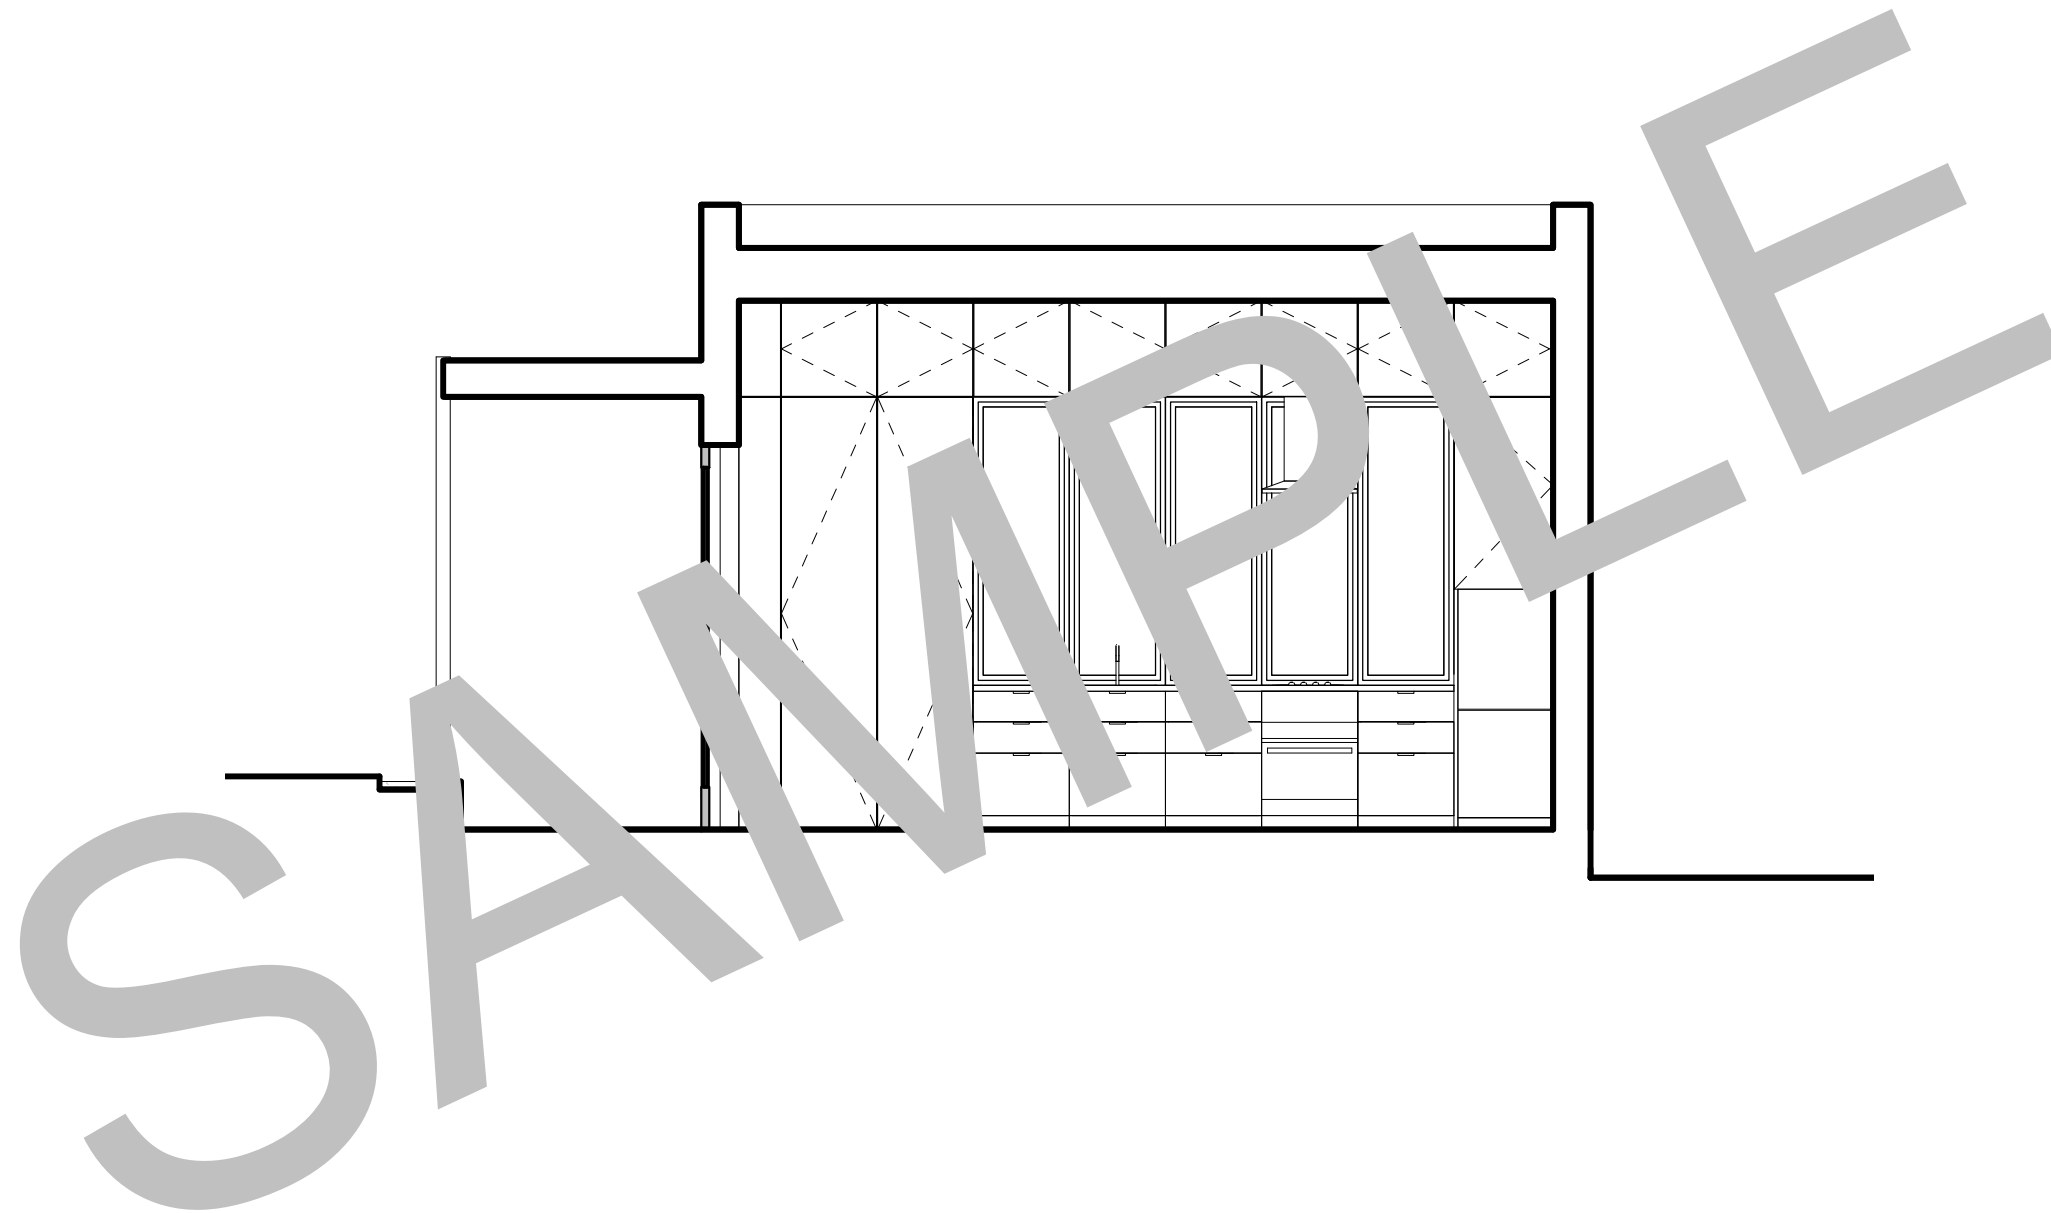

Lucas Gray Design

THE SHIFT ADU

S07 EAST ELEVATION

JAN. 01, 2021

www.lucasgraydesign.com | 503-453-7195

SAMPLE

Lucas Gray Design

THE SHIFT ADU