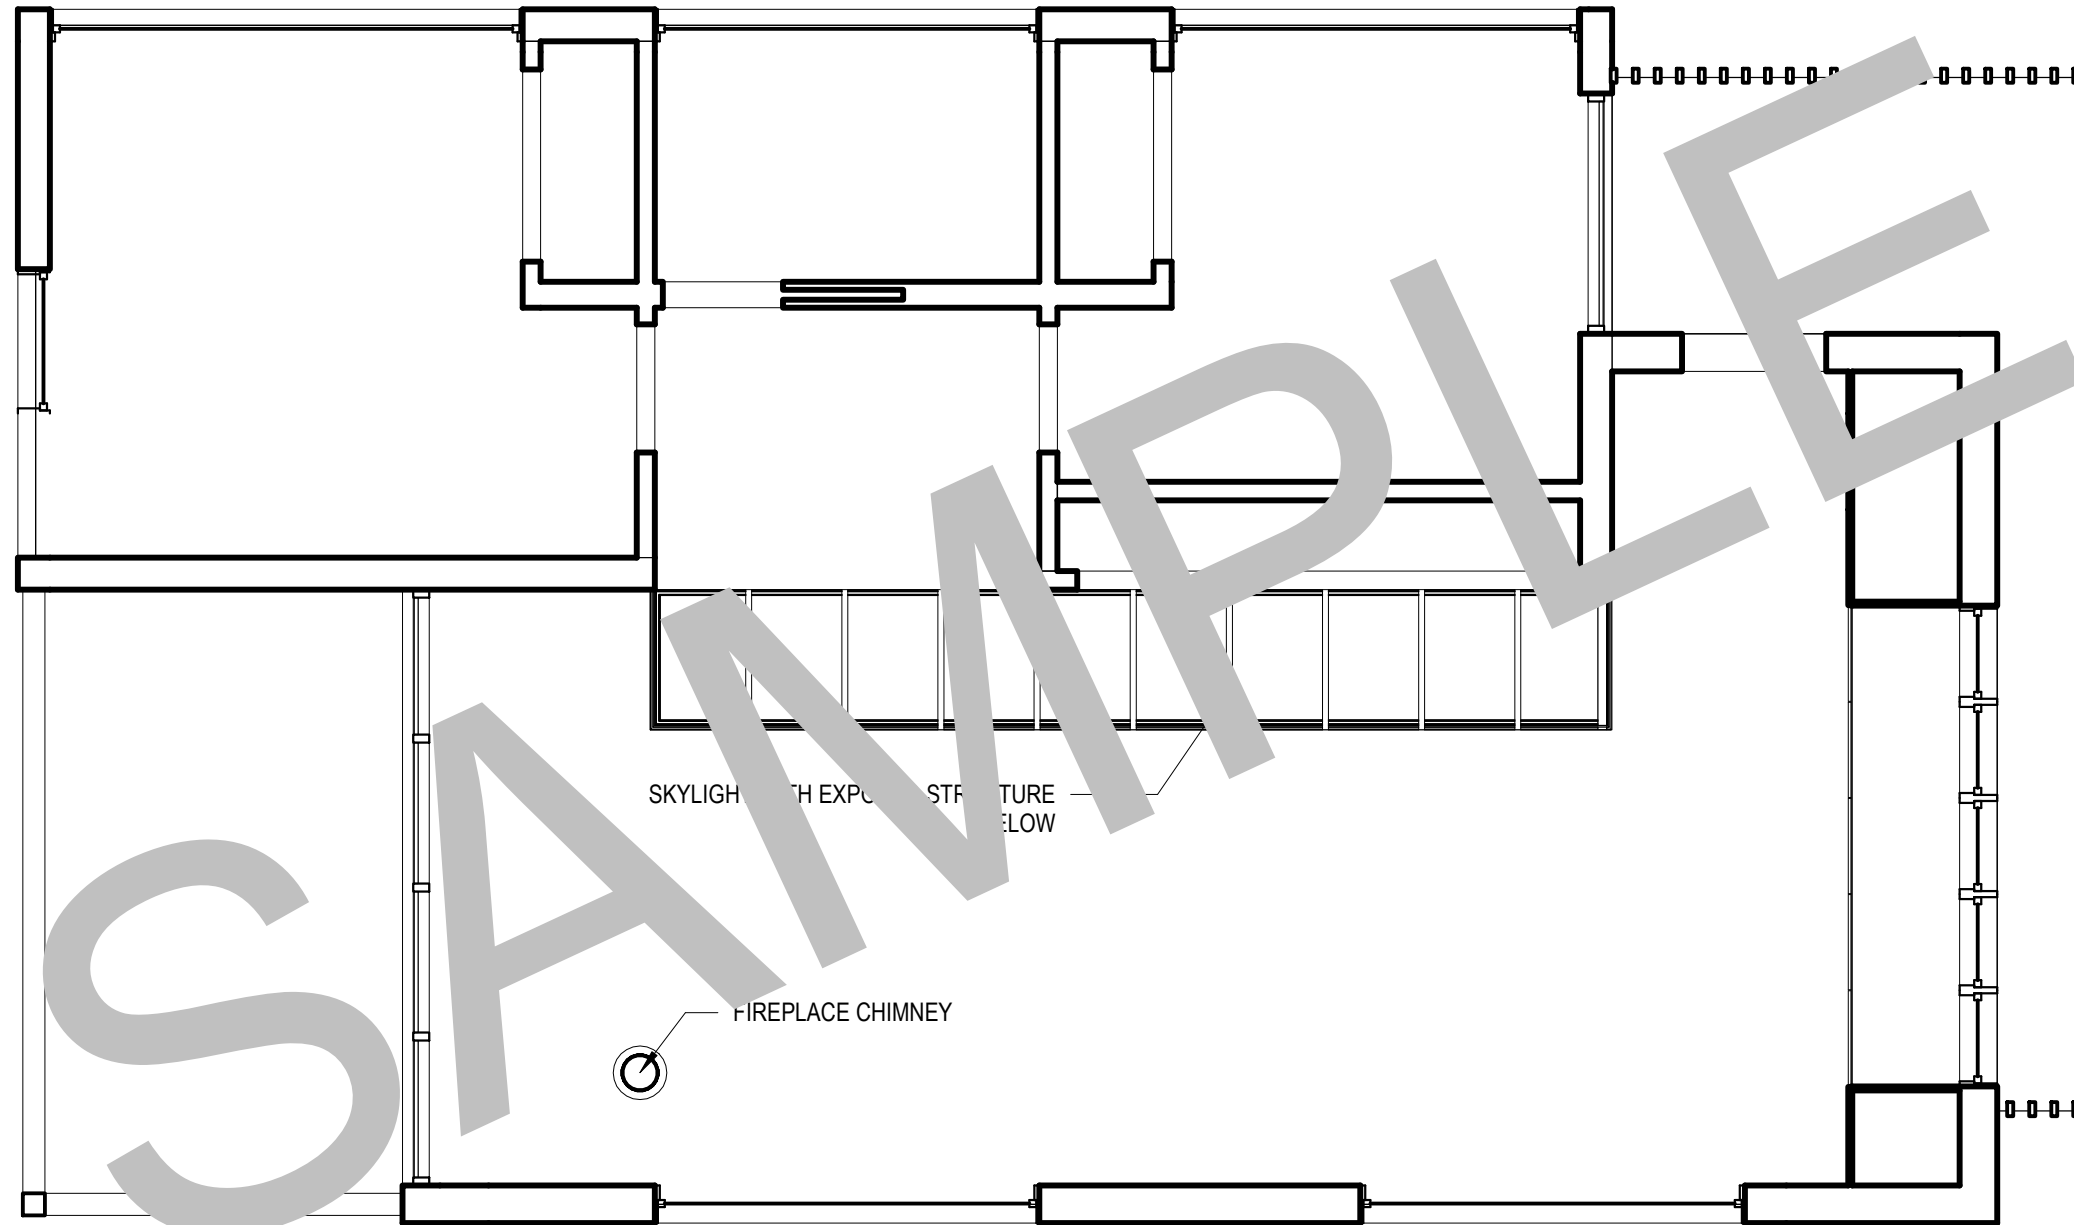

EXISTING HOUSE

EXISTING DRIVEWAY

NEW PROPOSED
 PROPERTY LINE

Lucas Gray Design

THE SHIFT ADU
S02 FIRST FLOOR PLAN

JAN. 01, 2021
www.lucasgraydesign.com | 503-453-7195

GREEN ROOF

GREEN ROOF

Lucas Gray Design

THE SHIFT ADU

S03 ROOF PLAN

JAN. 01, 2021

www.lucasgraydesign.com | 503-453-7195

Lucas Gray Design

THE SHIFT ADU

S05 SOUTH ELEVATION