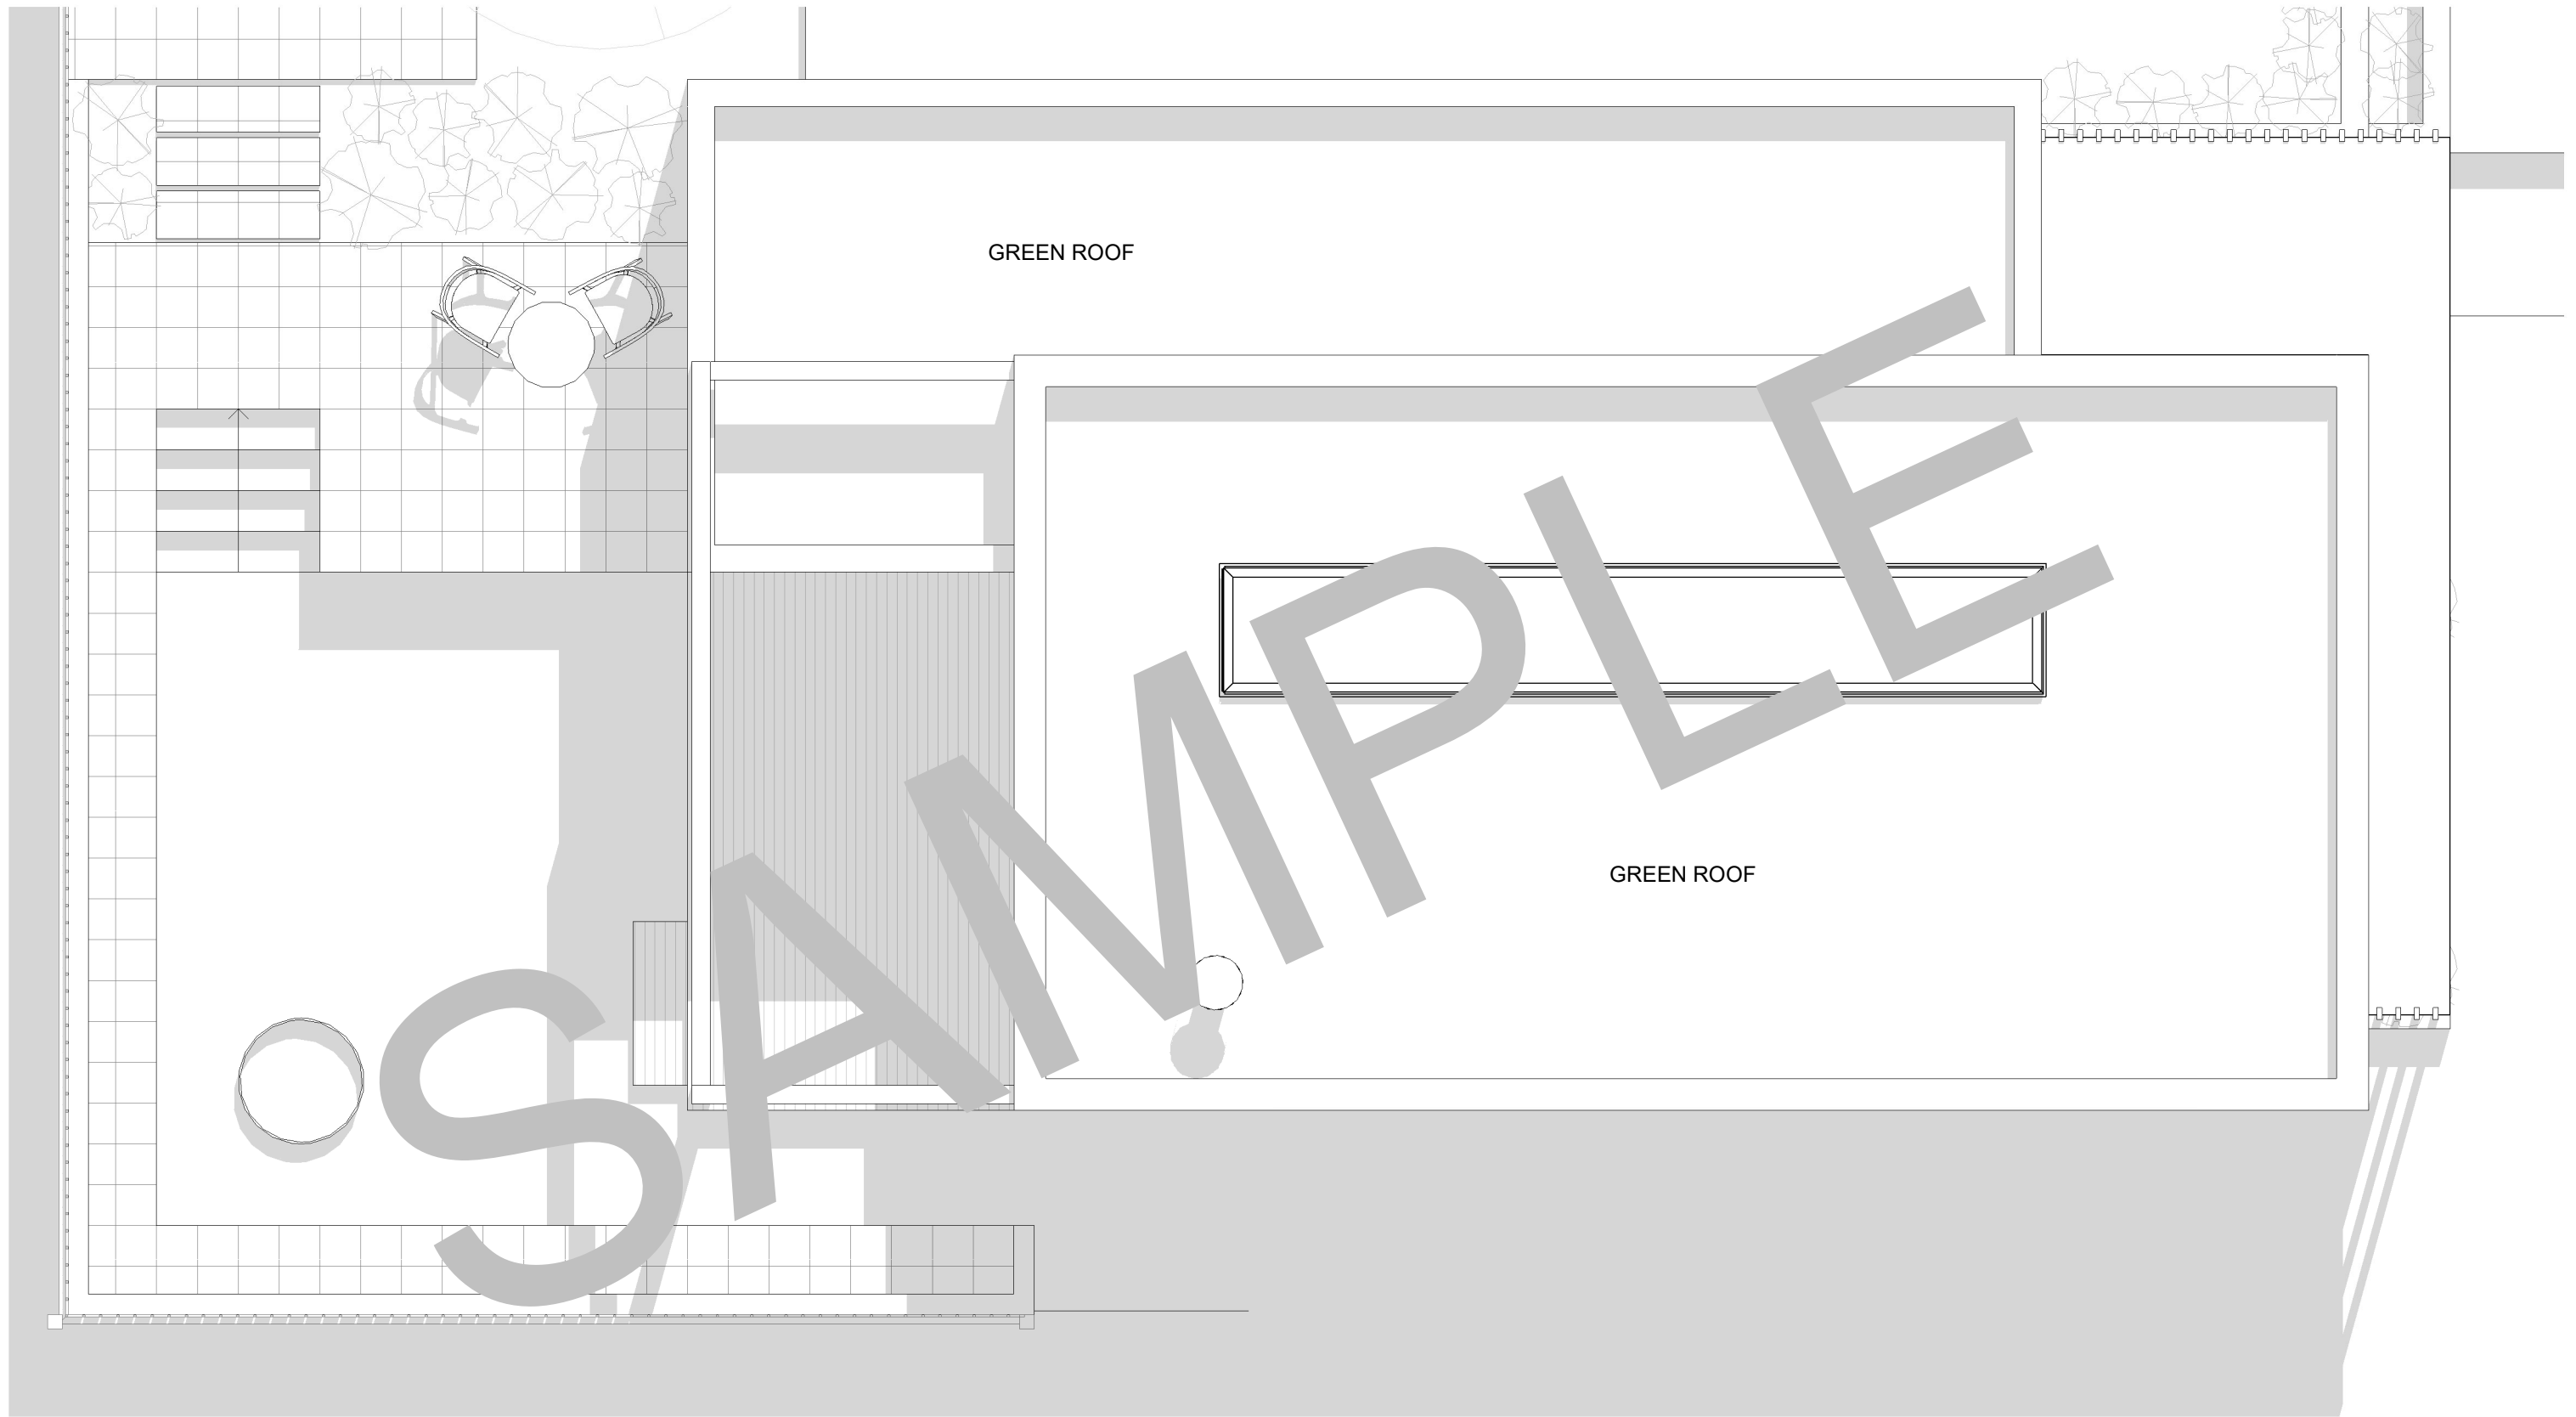

EXISTING HOUSE

EXISTING DRIVEWAY

NEW PROPOSED
 PROPERTY LINE

Lucas Gray Design

THE SHIFT ADU
S02 FIRST FLOOR PLAN

JAN. 01, 2021
www.lucasgraydesign.com | 503-453-7195

GREEN ROOF

GREEN ROOF