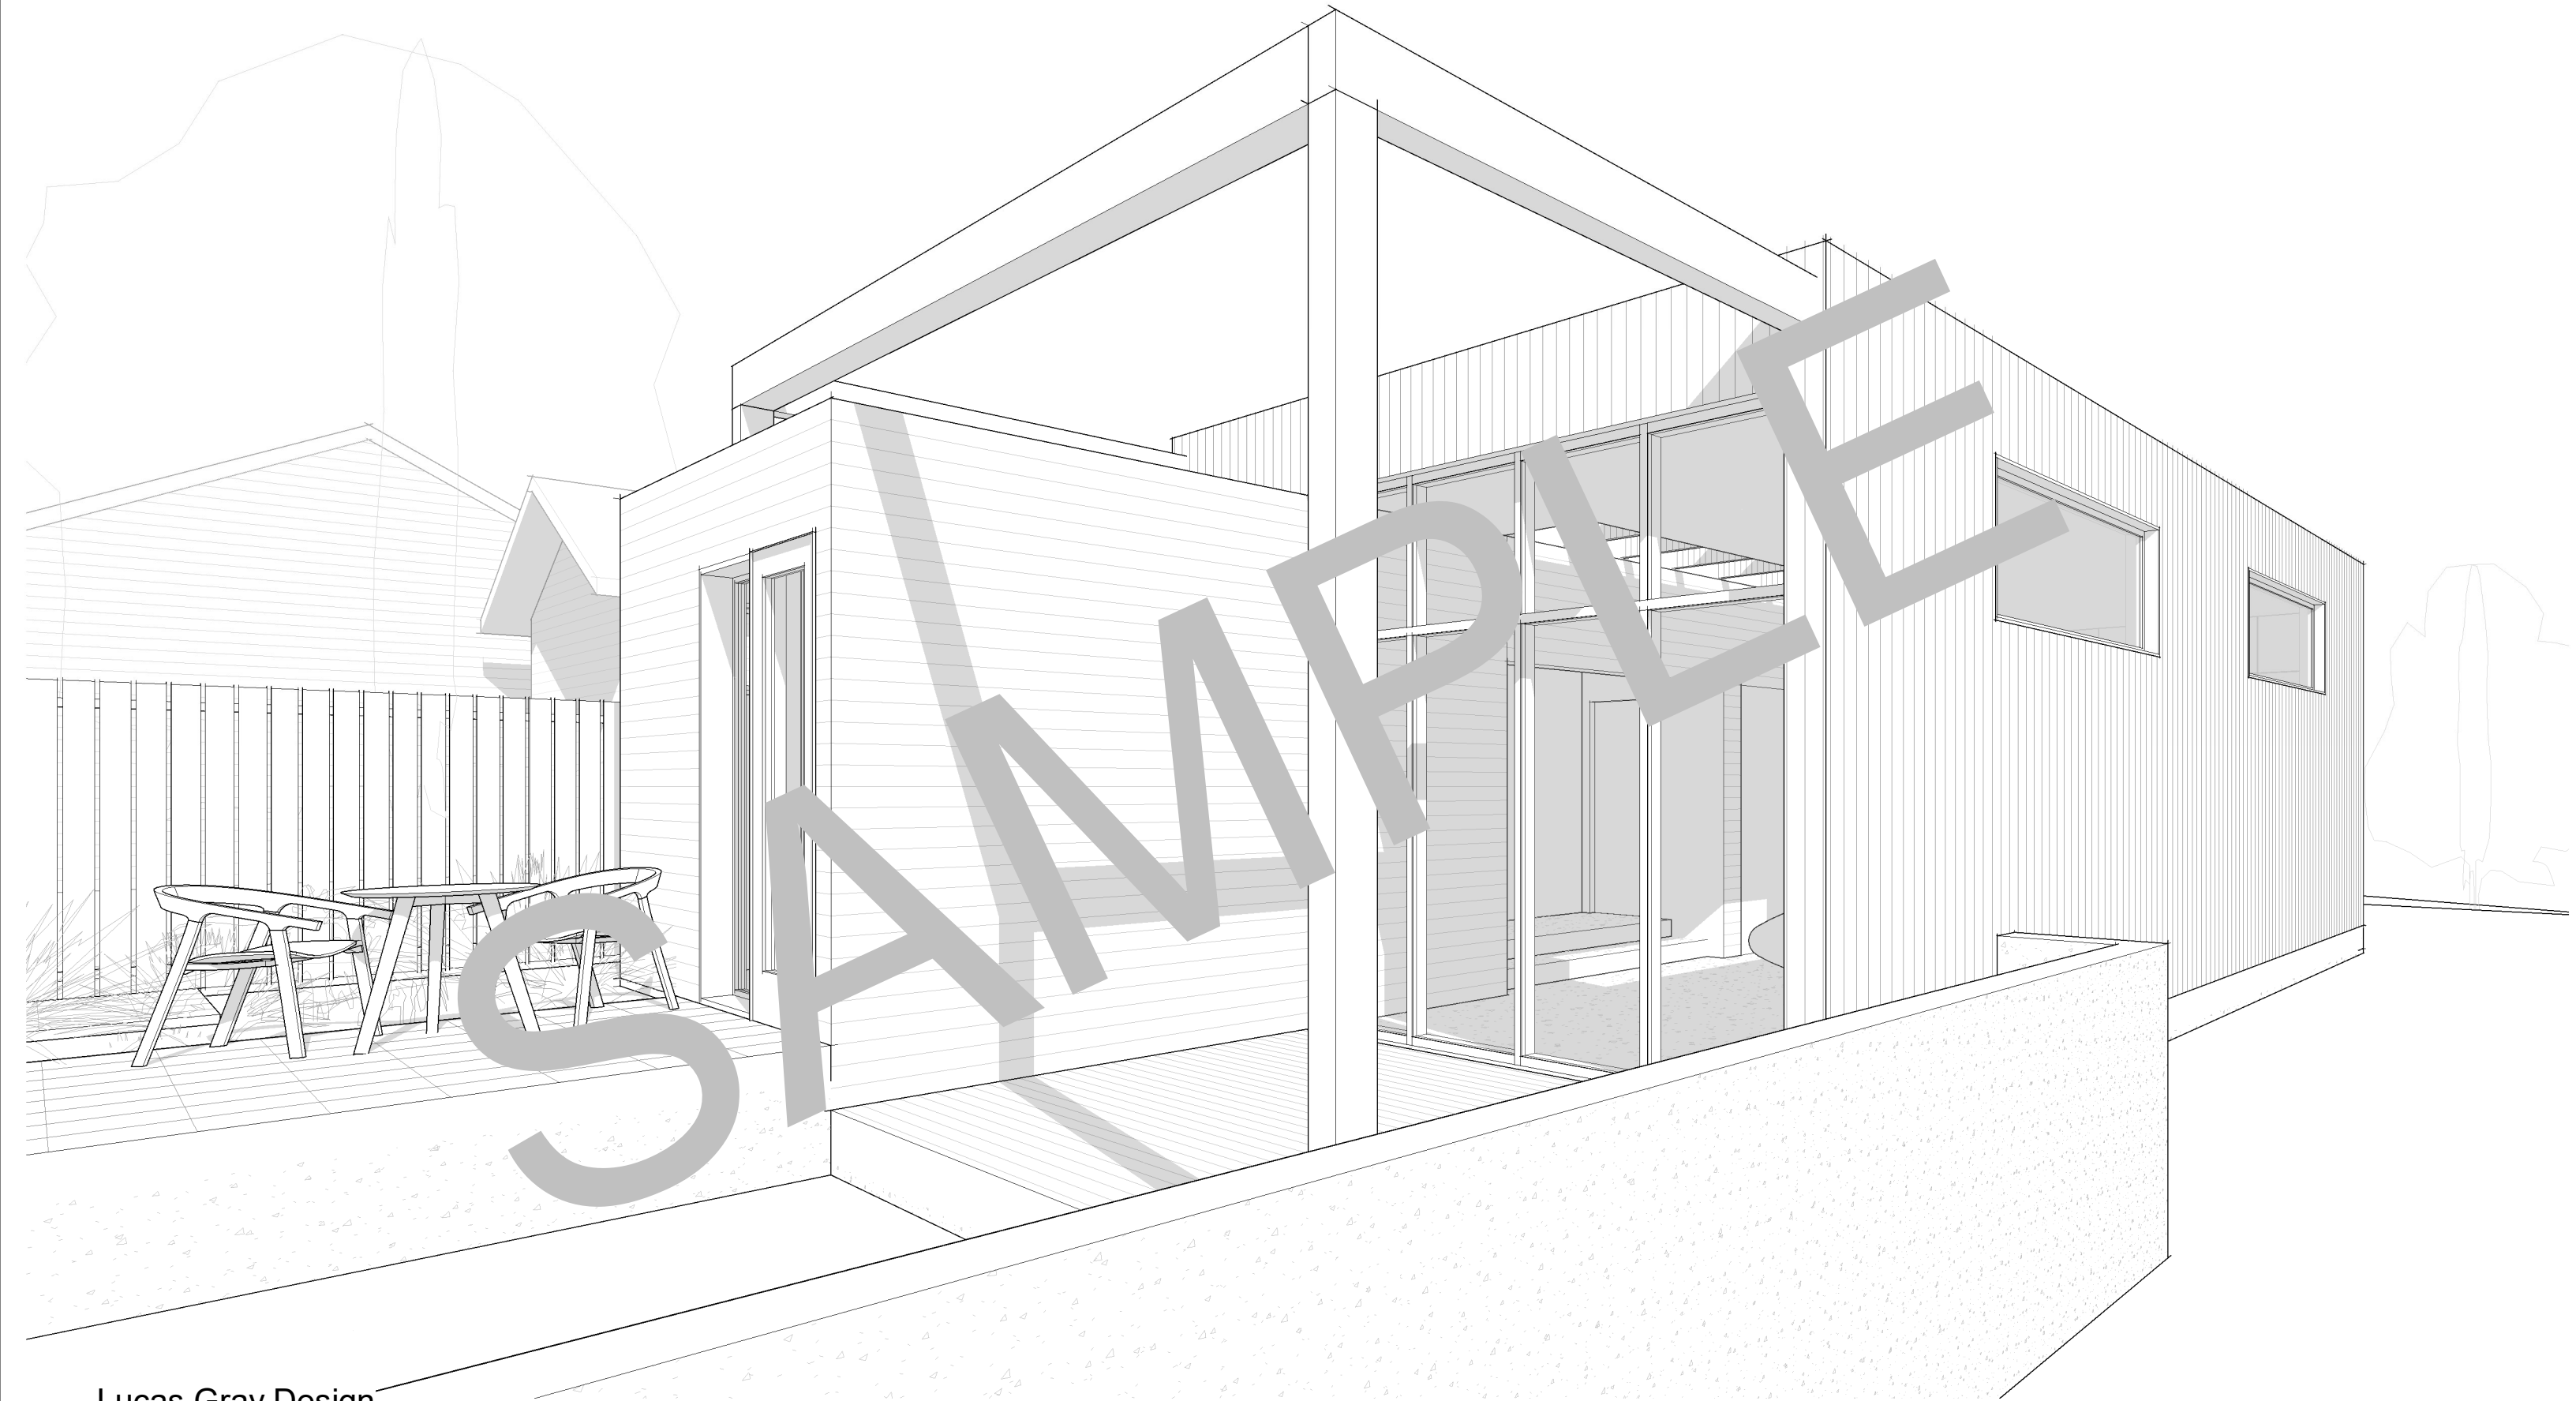

Lucas Gray Design

THE SHIFT ADU
S17 3D VIEWS EXT

JAN. 01, 2021

www.lucasgraydesign.com | 503-453-7195