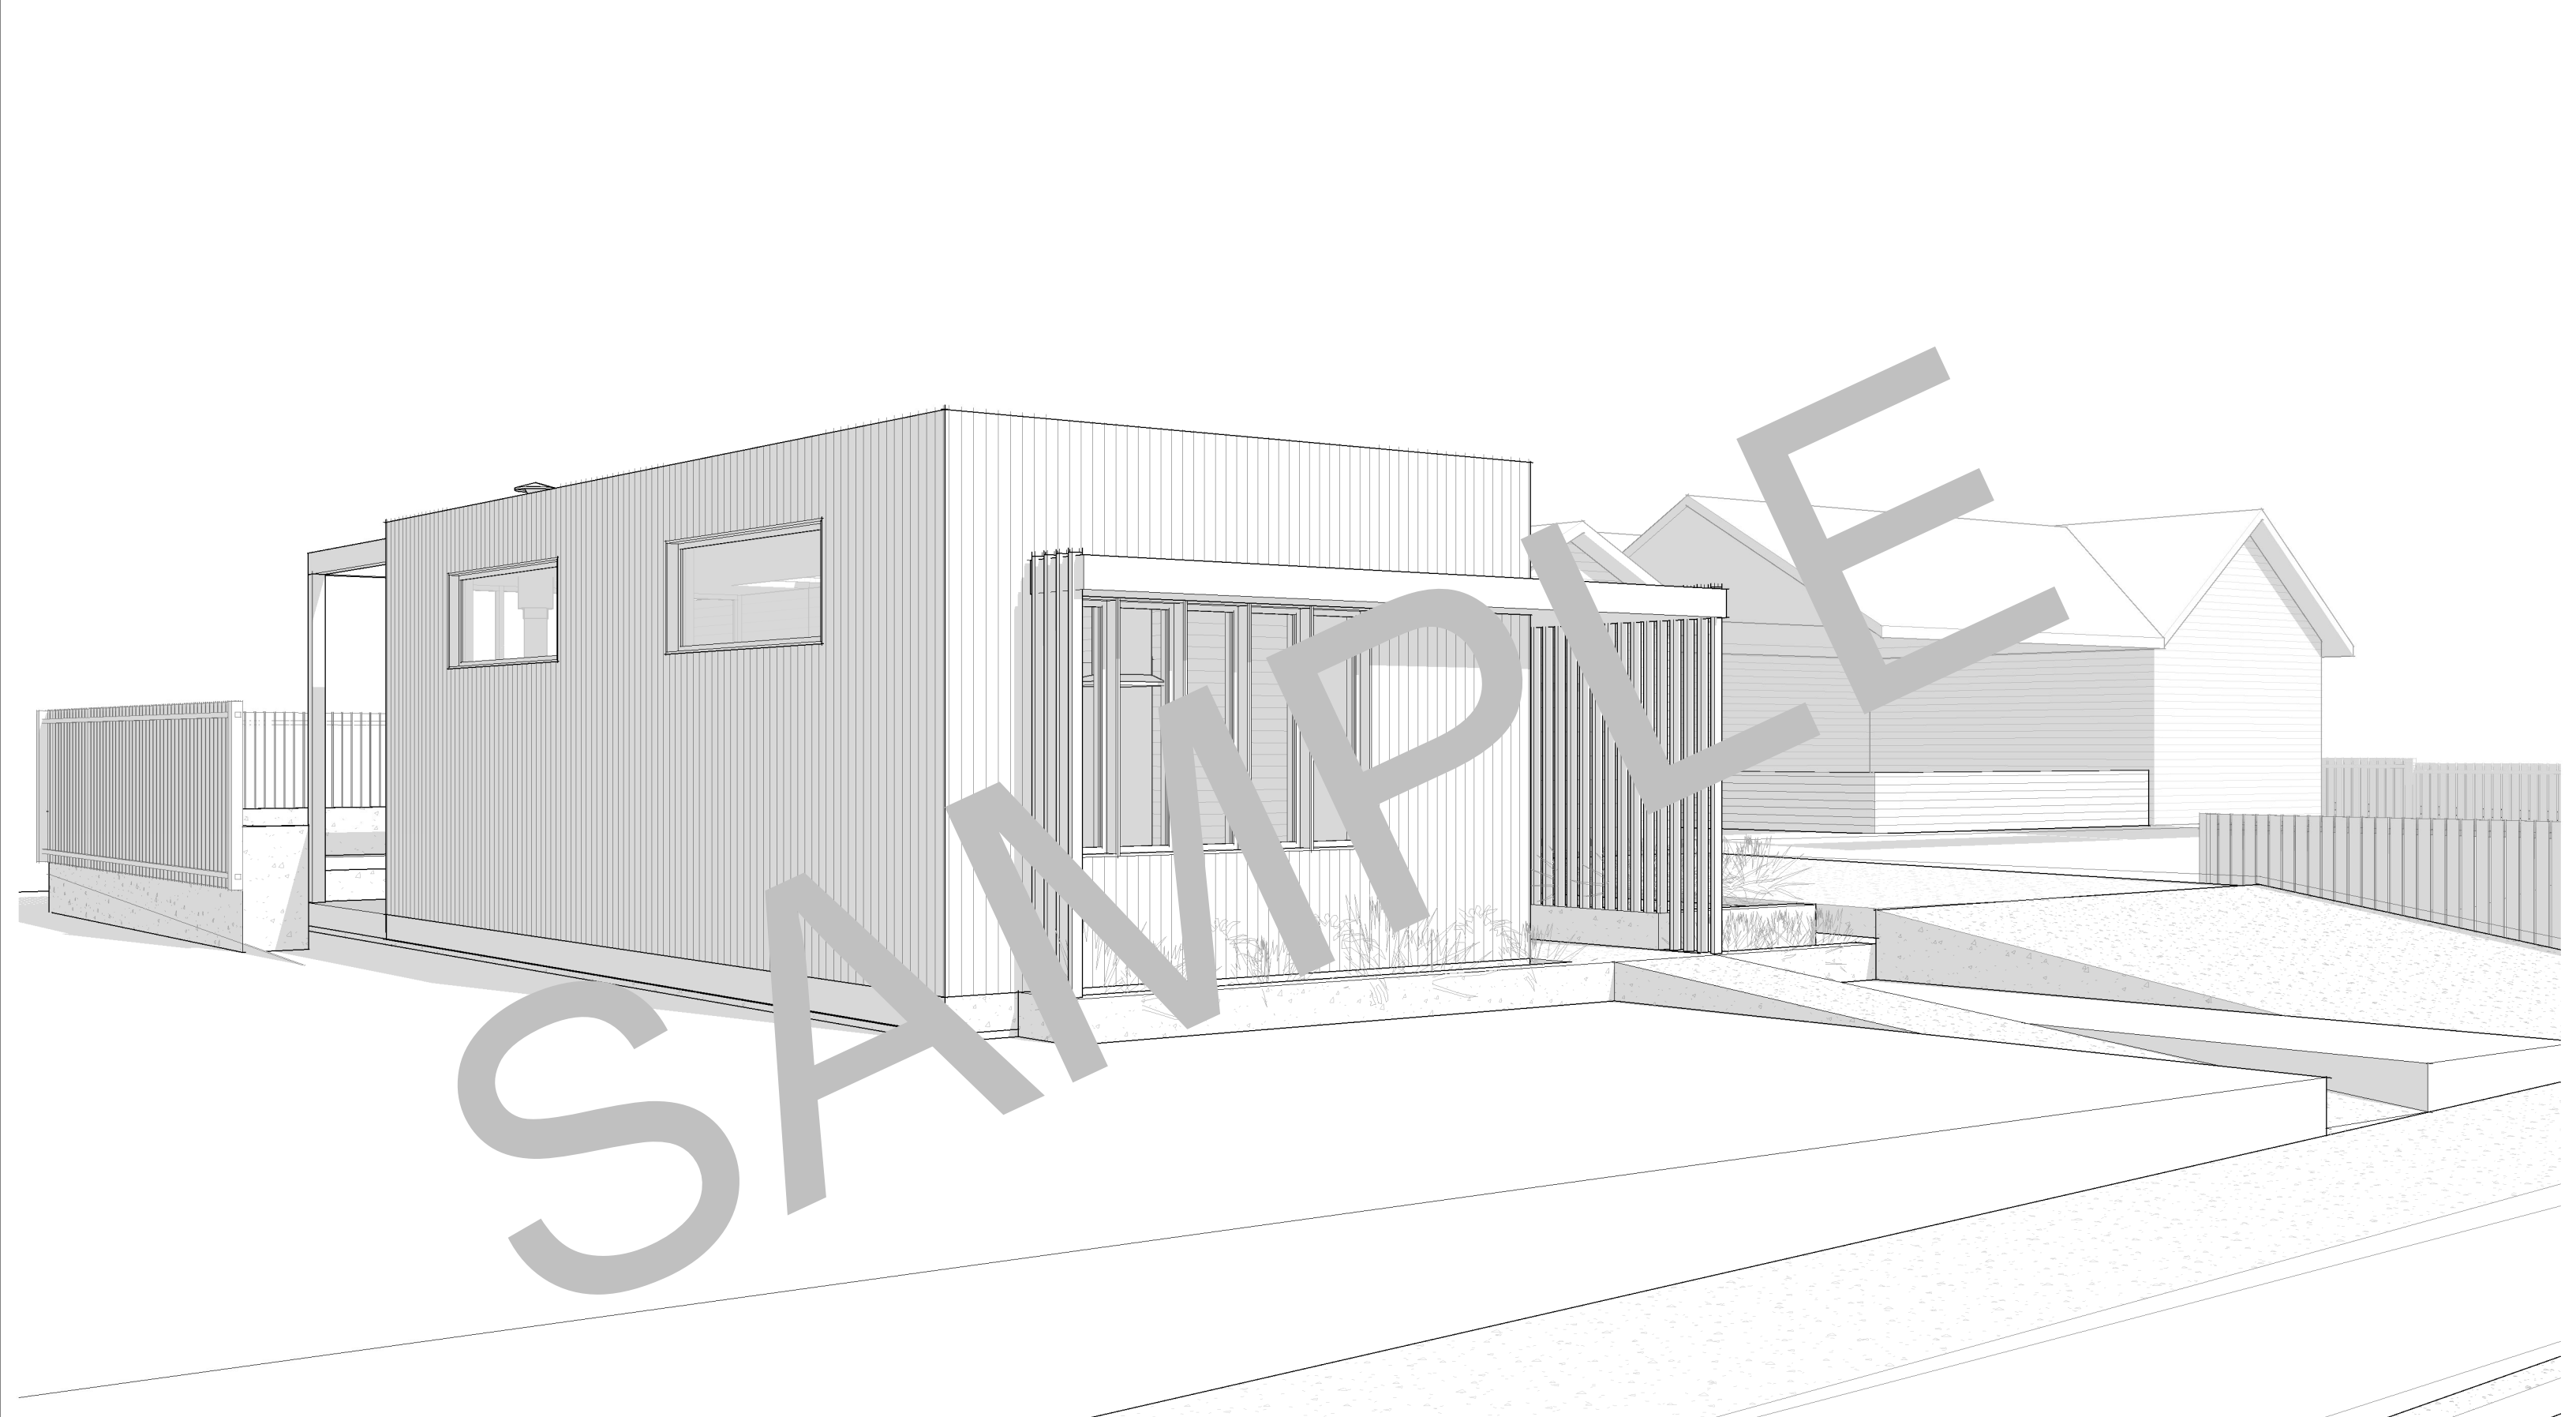

Lucas Gray Design

THE SHIFT ADU
S15 3D VIEWS EXT

JAN. 01, 2021

www.lucasgraydesign.com | 503-453-7195