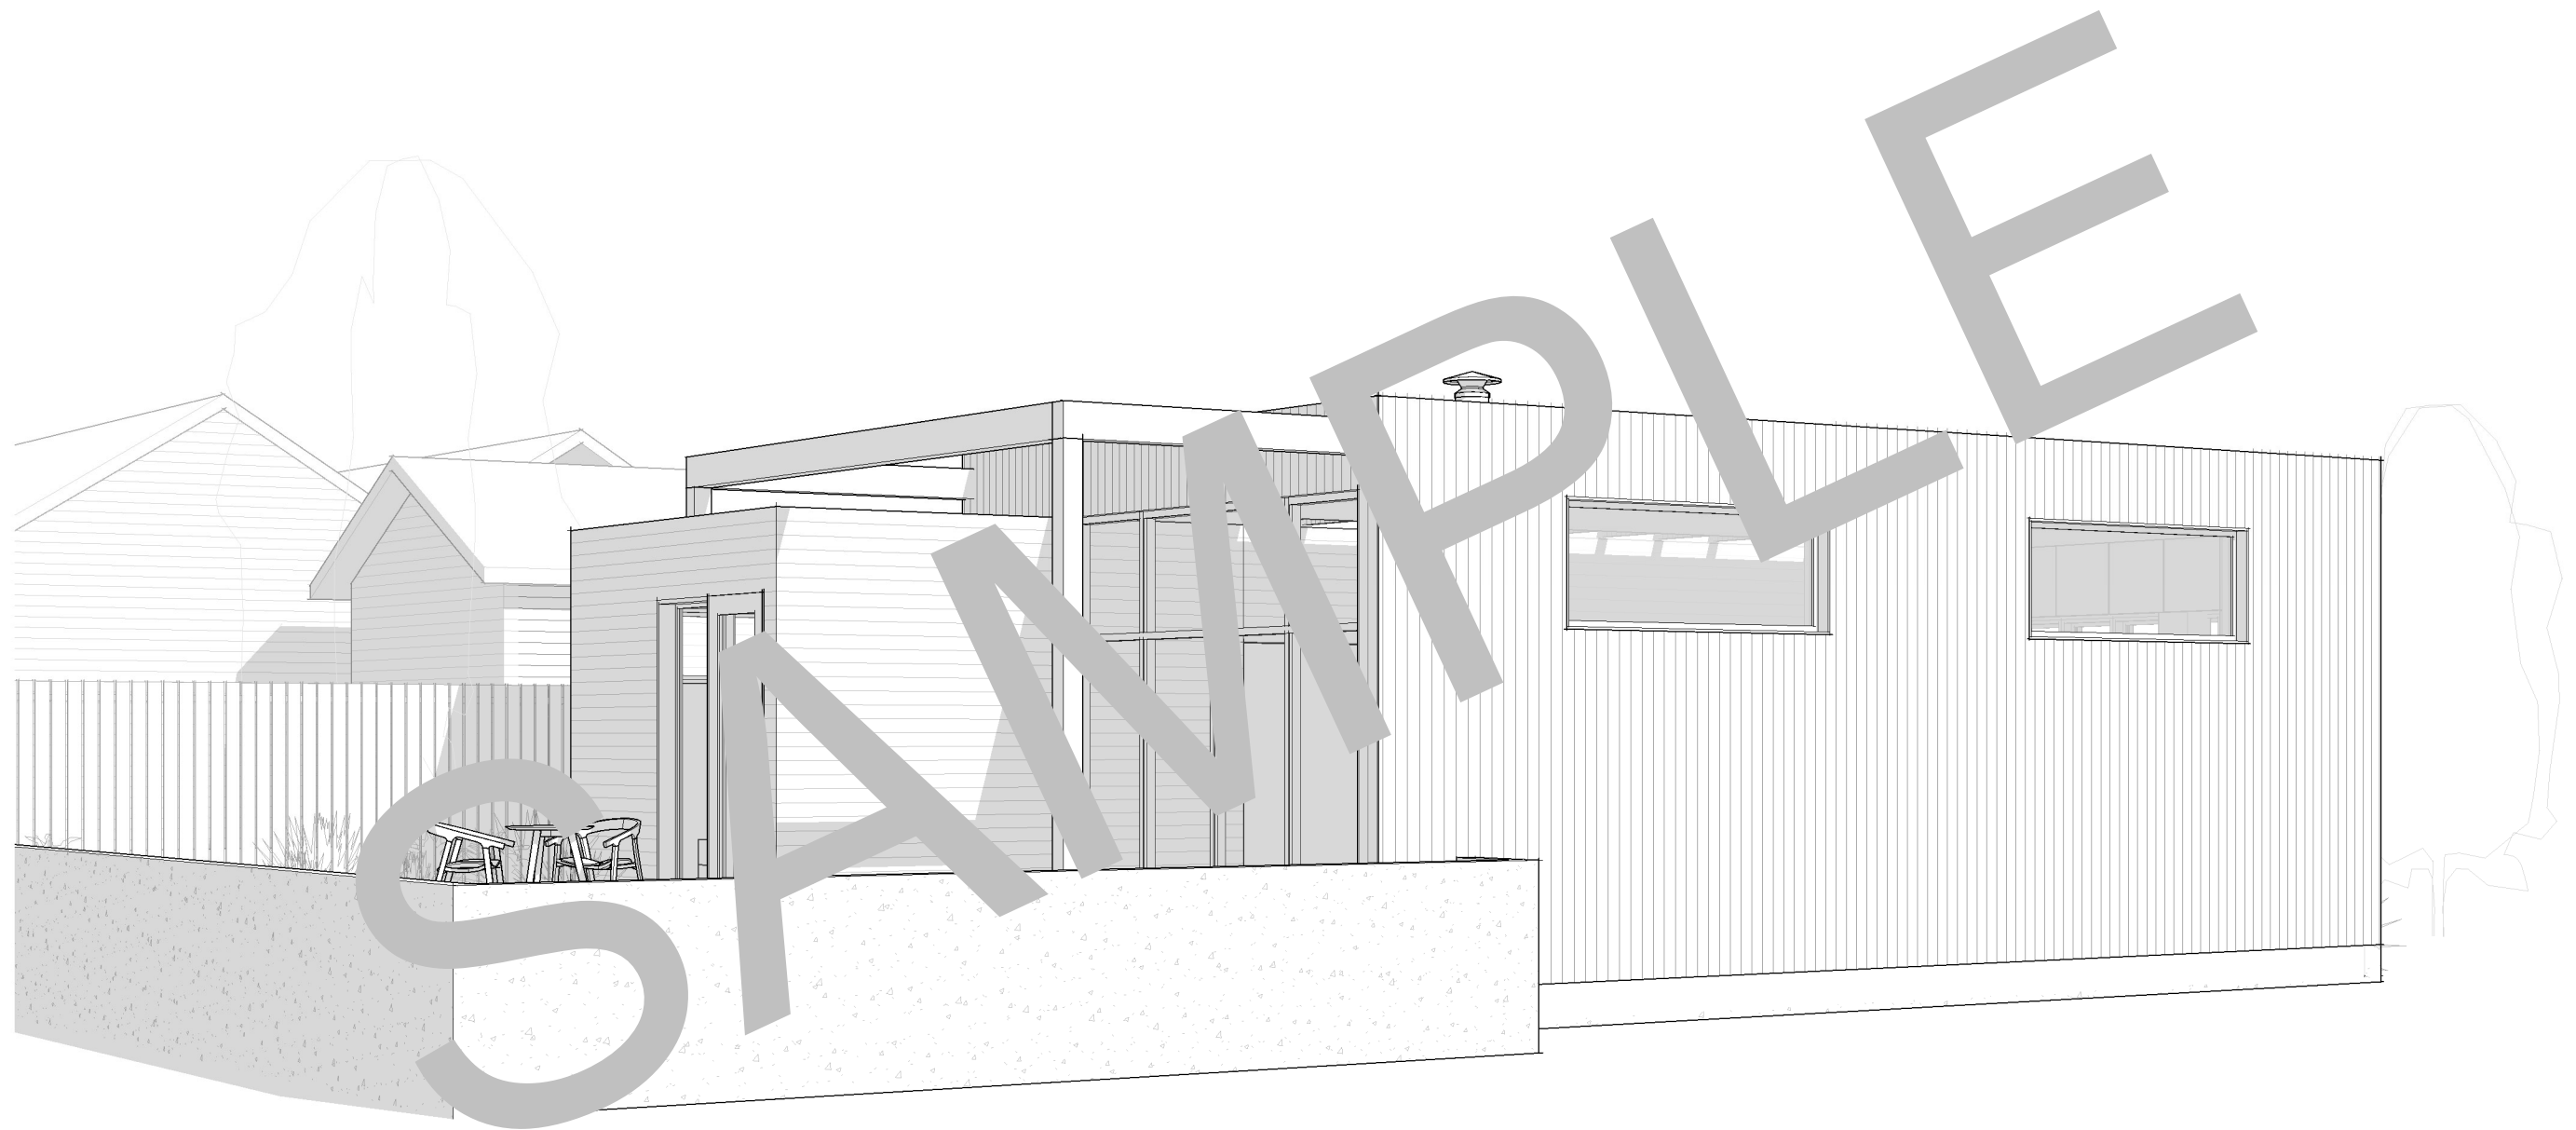

Lucas Gray Design

THE SHIFT ADU
S18 3D VIEWS EXT

JAN. 01, 2021

www.lucasgraydesign.com | 503-453-7195