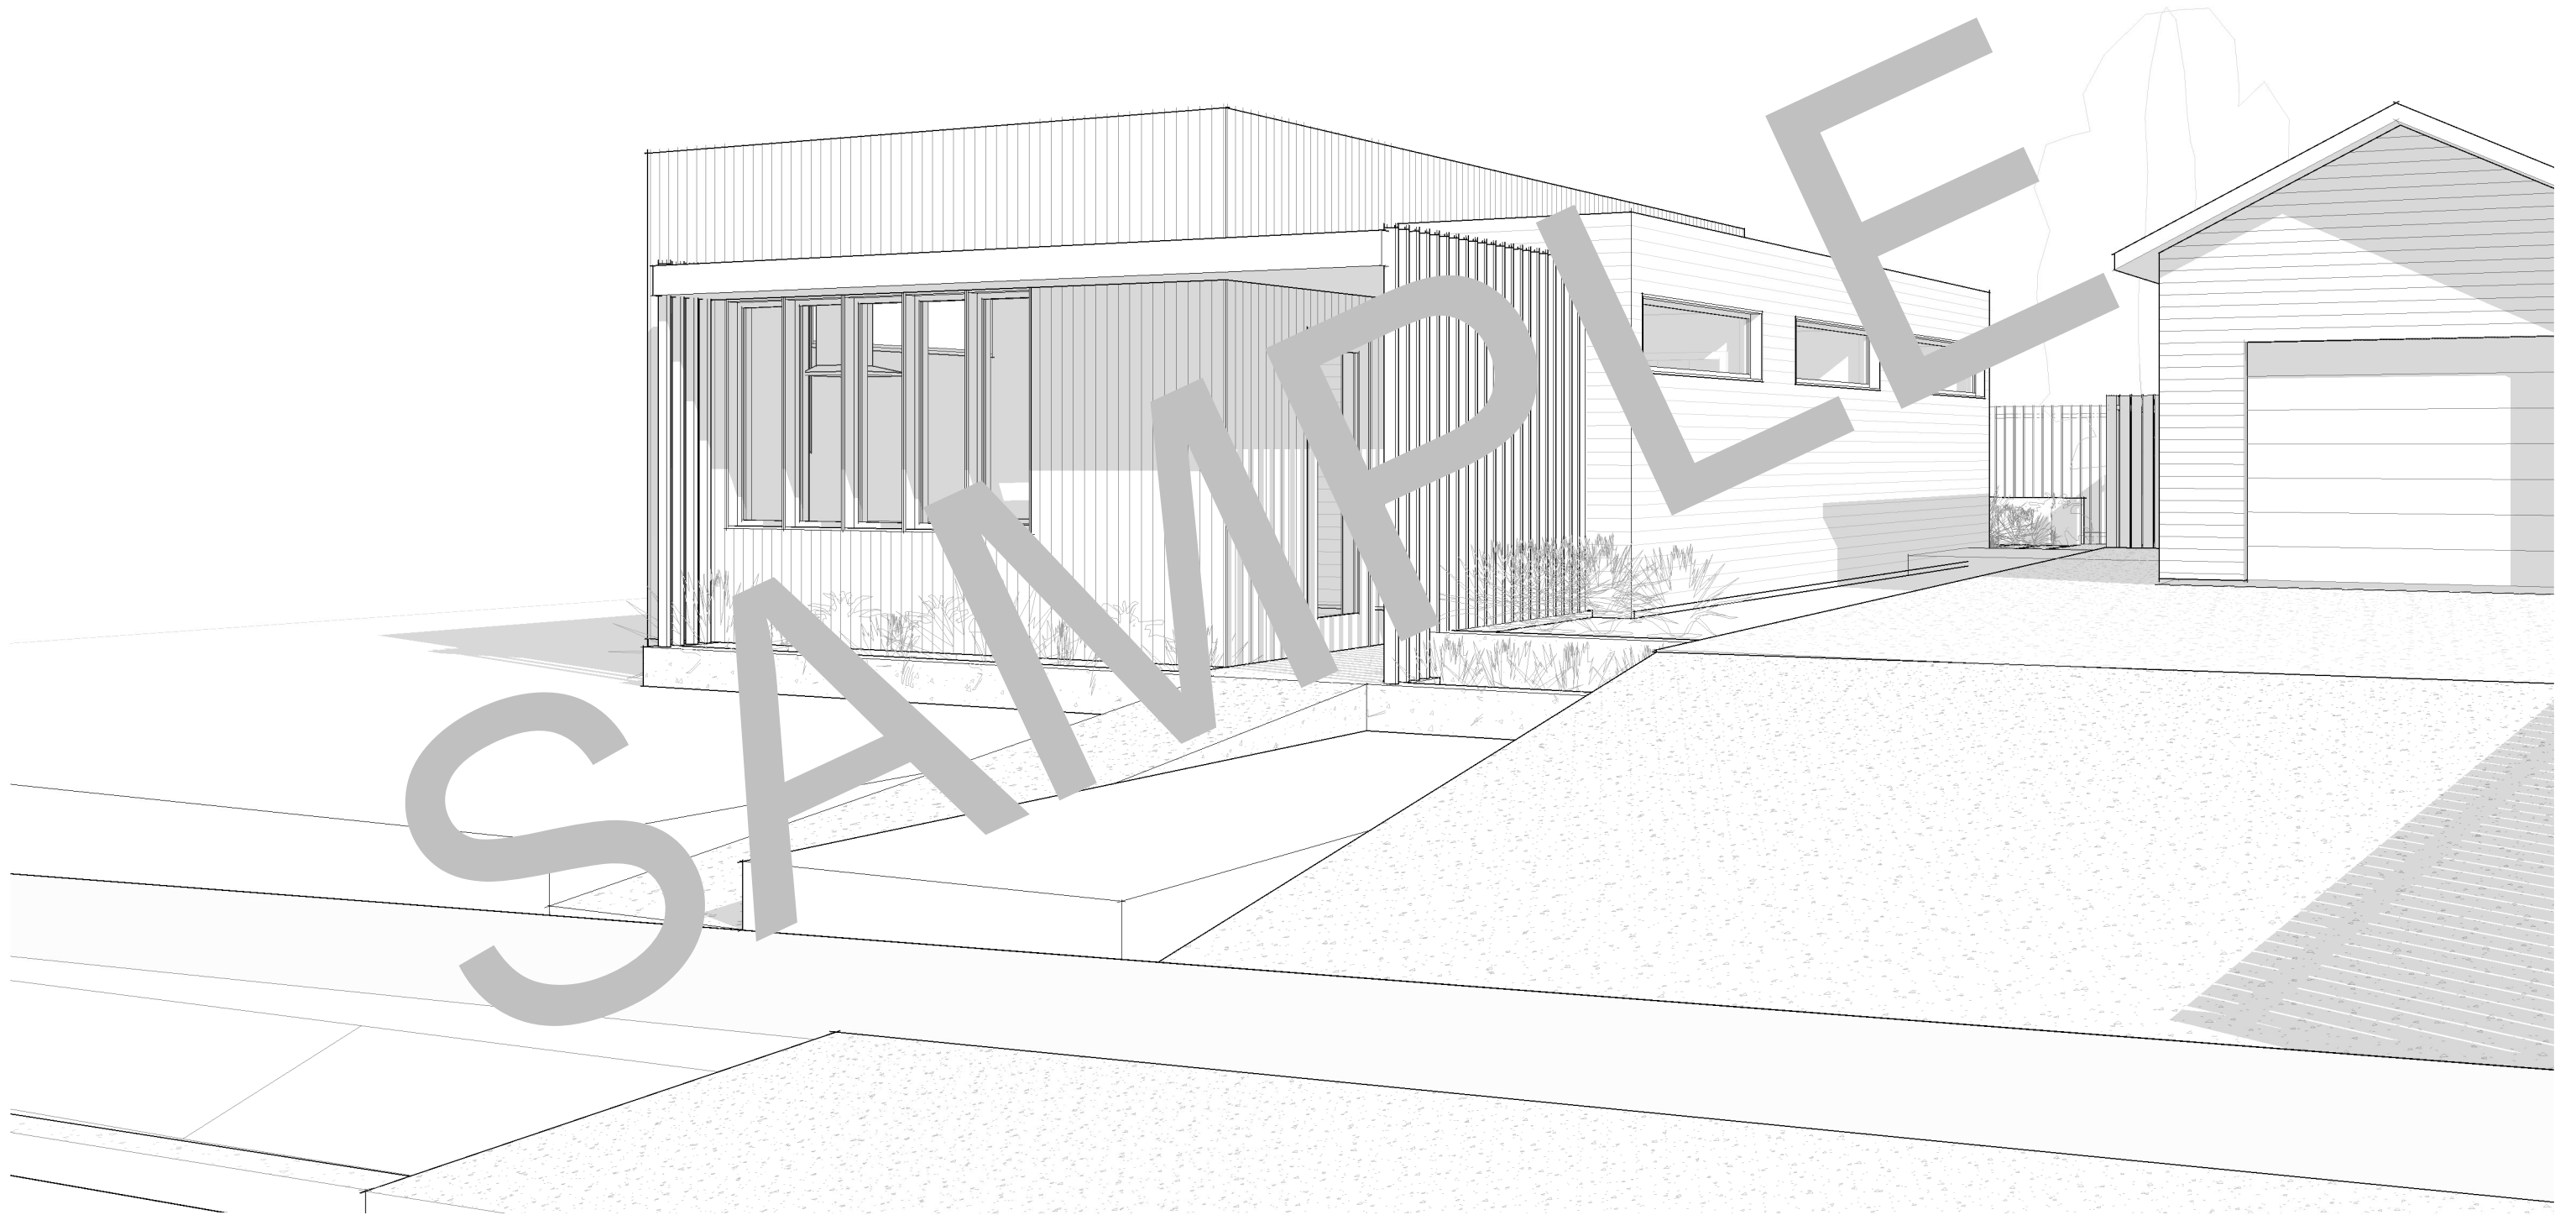

41' - 2"

76' - 4 1/8"

20' - 0 1/8"

BACKYARD SETBACK

FRONTYARD SETBACK

ELEVATED PATIO

DECK

EXISTING GARAGE

S11 EAST-WEST SECTION

JAN. 01, 2021

www.lucasgraydesign.com | 503-453-7195

Lucas Gray Design

THE SHIFT ADU

S12 EAST-WEST SECTION

JAN. 01, 2021

www.lucasgraydesign.com | 503-453-7195