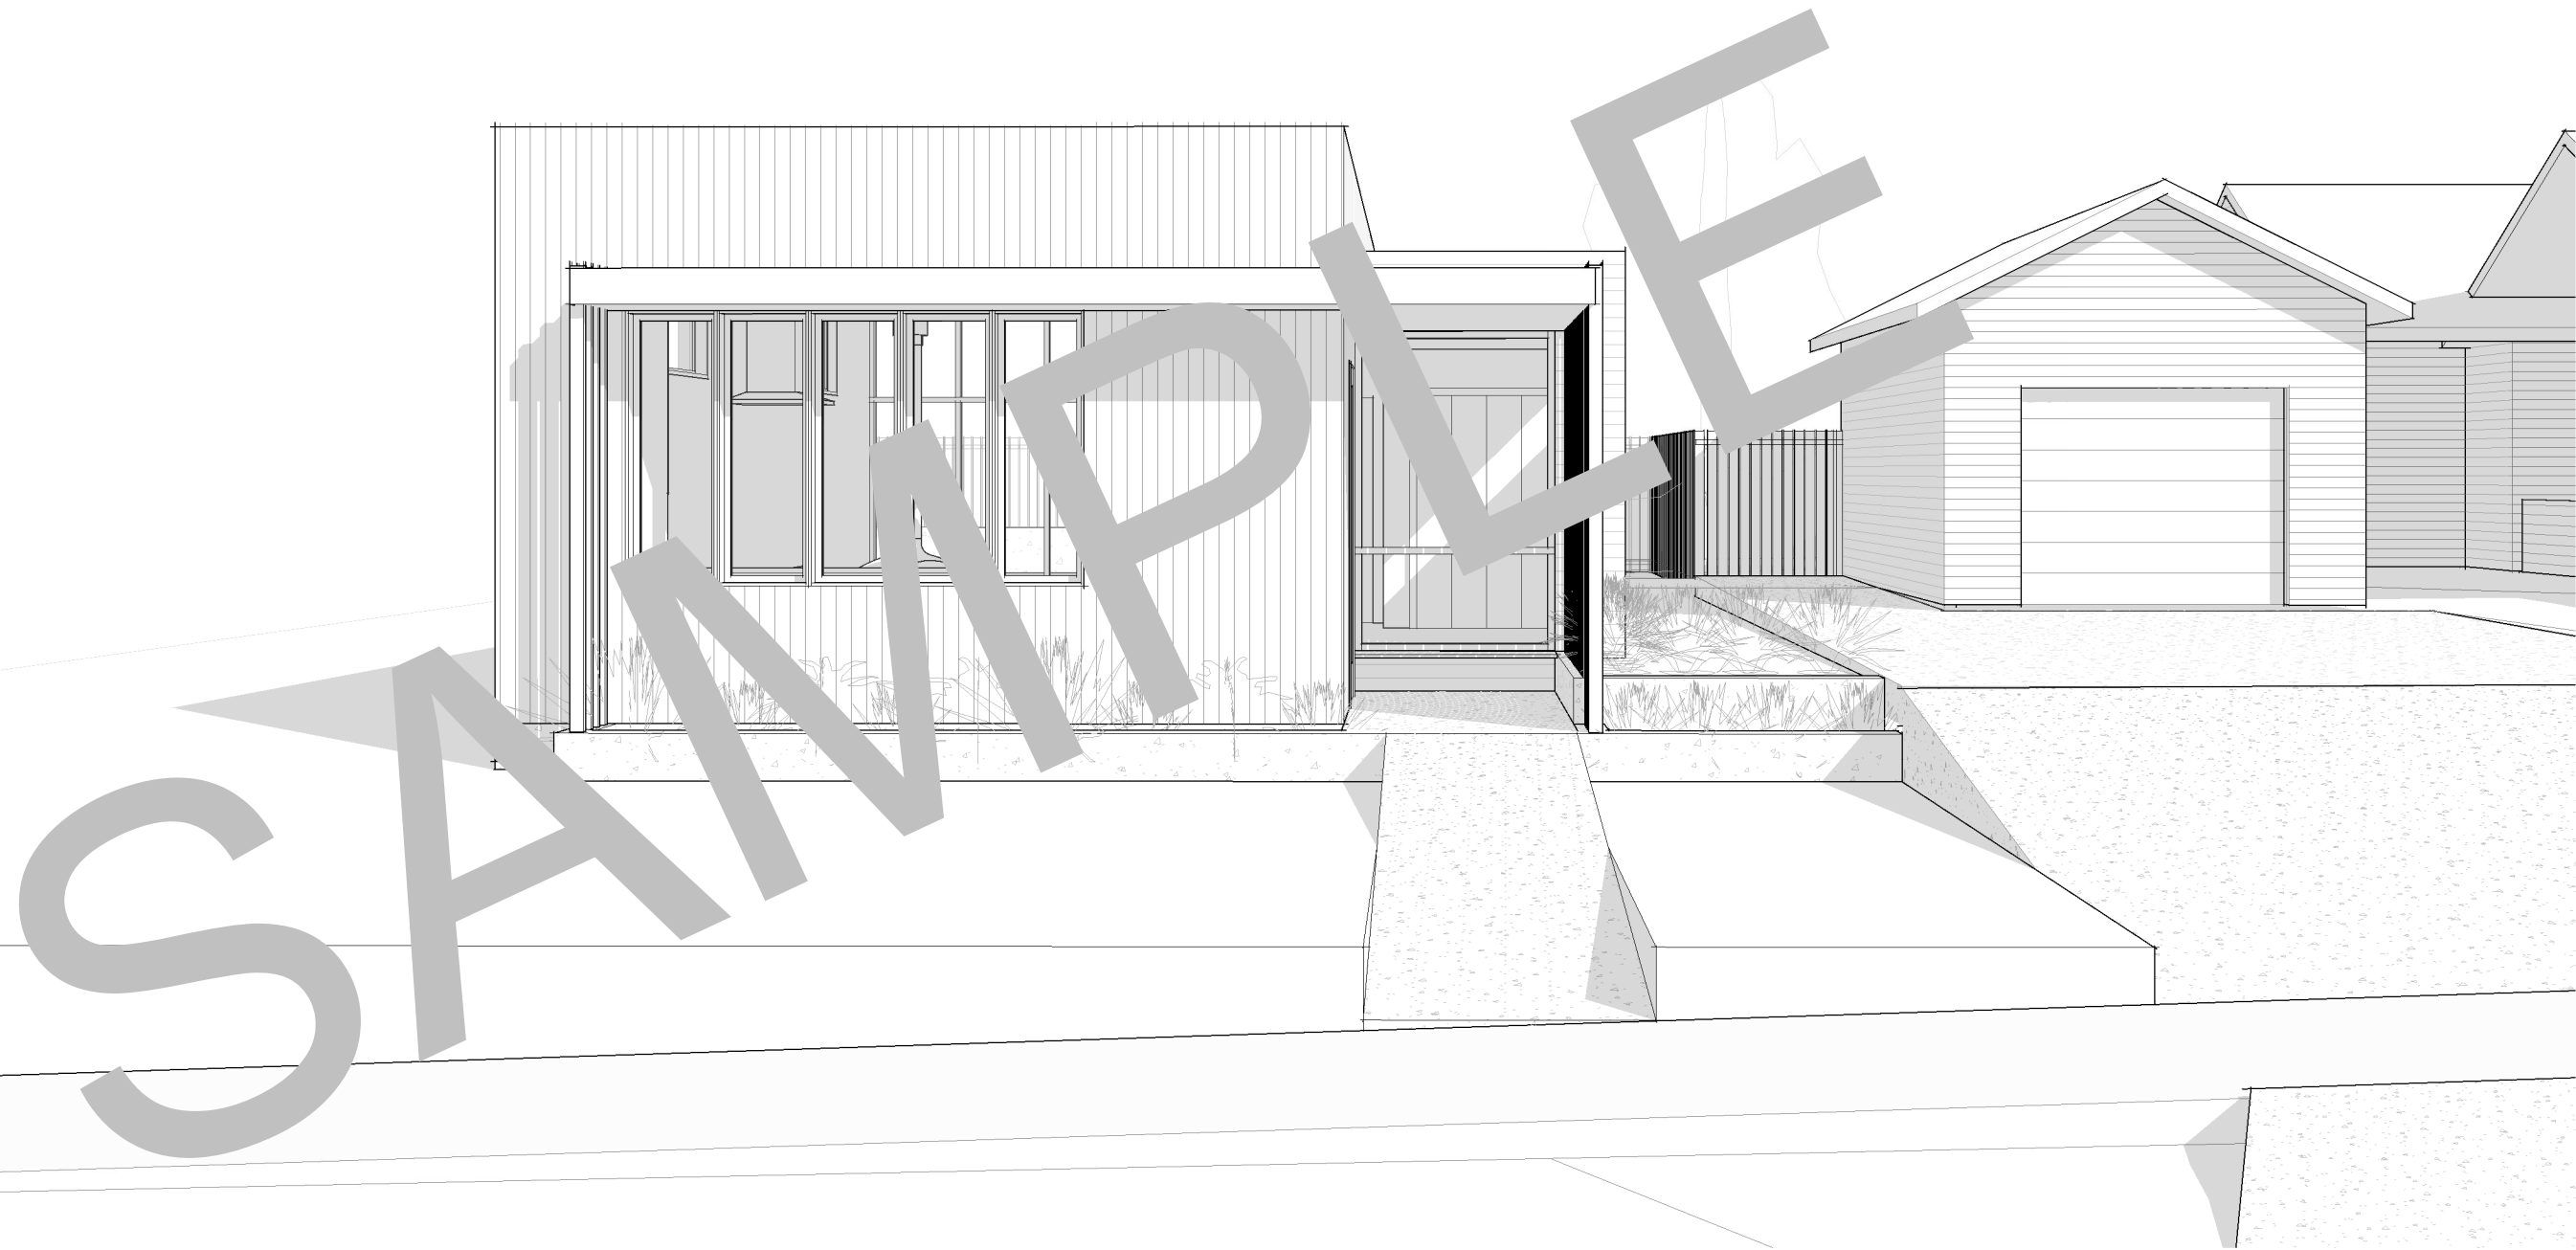

Lucas Gray Design

THE SHIFT ADU

S14 3D VIEWS EXT

JAN. 01, 2021

www.lucasgraydesign.com | 503-453-7195