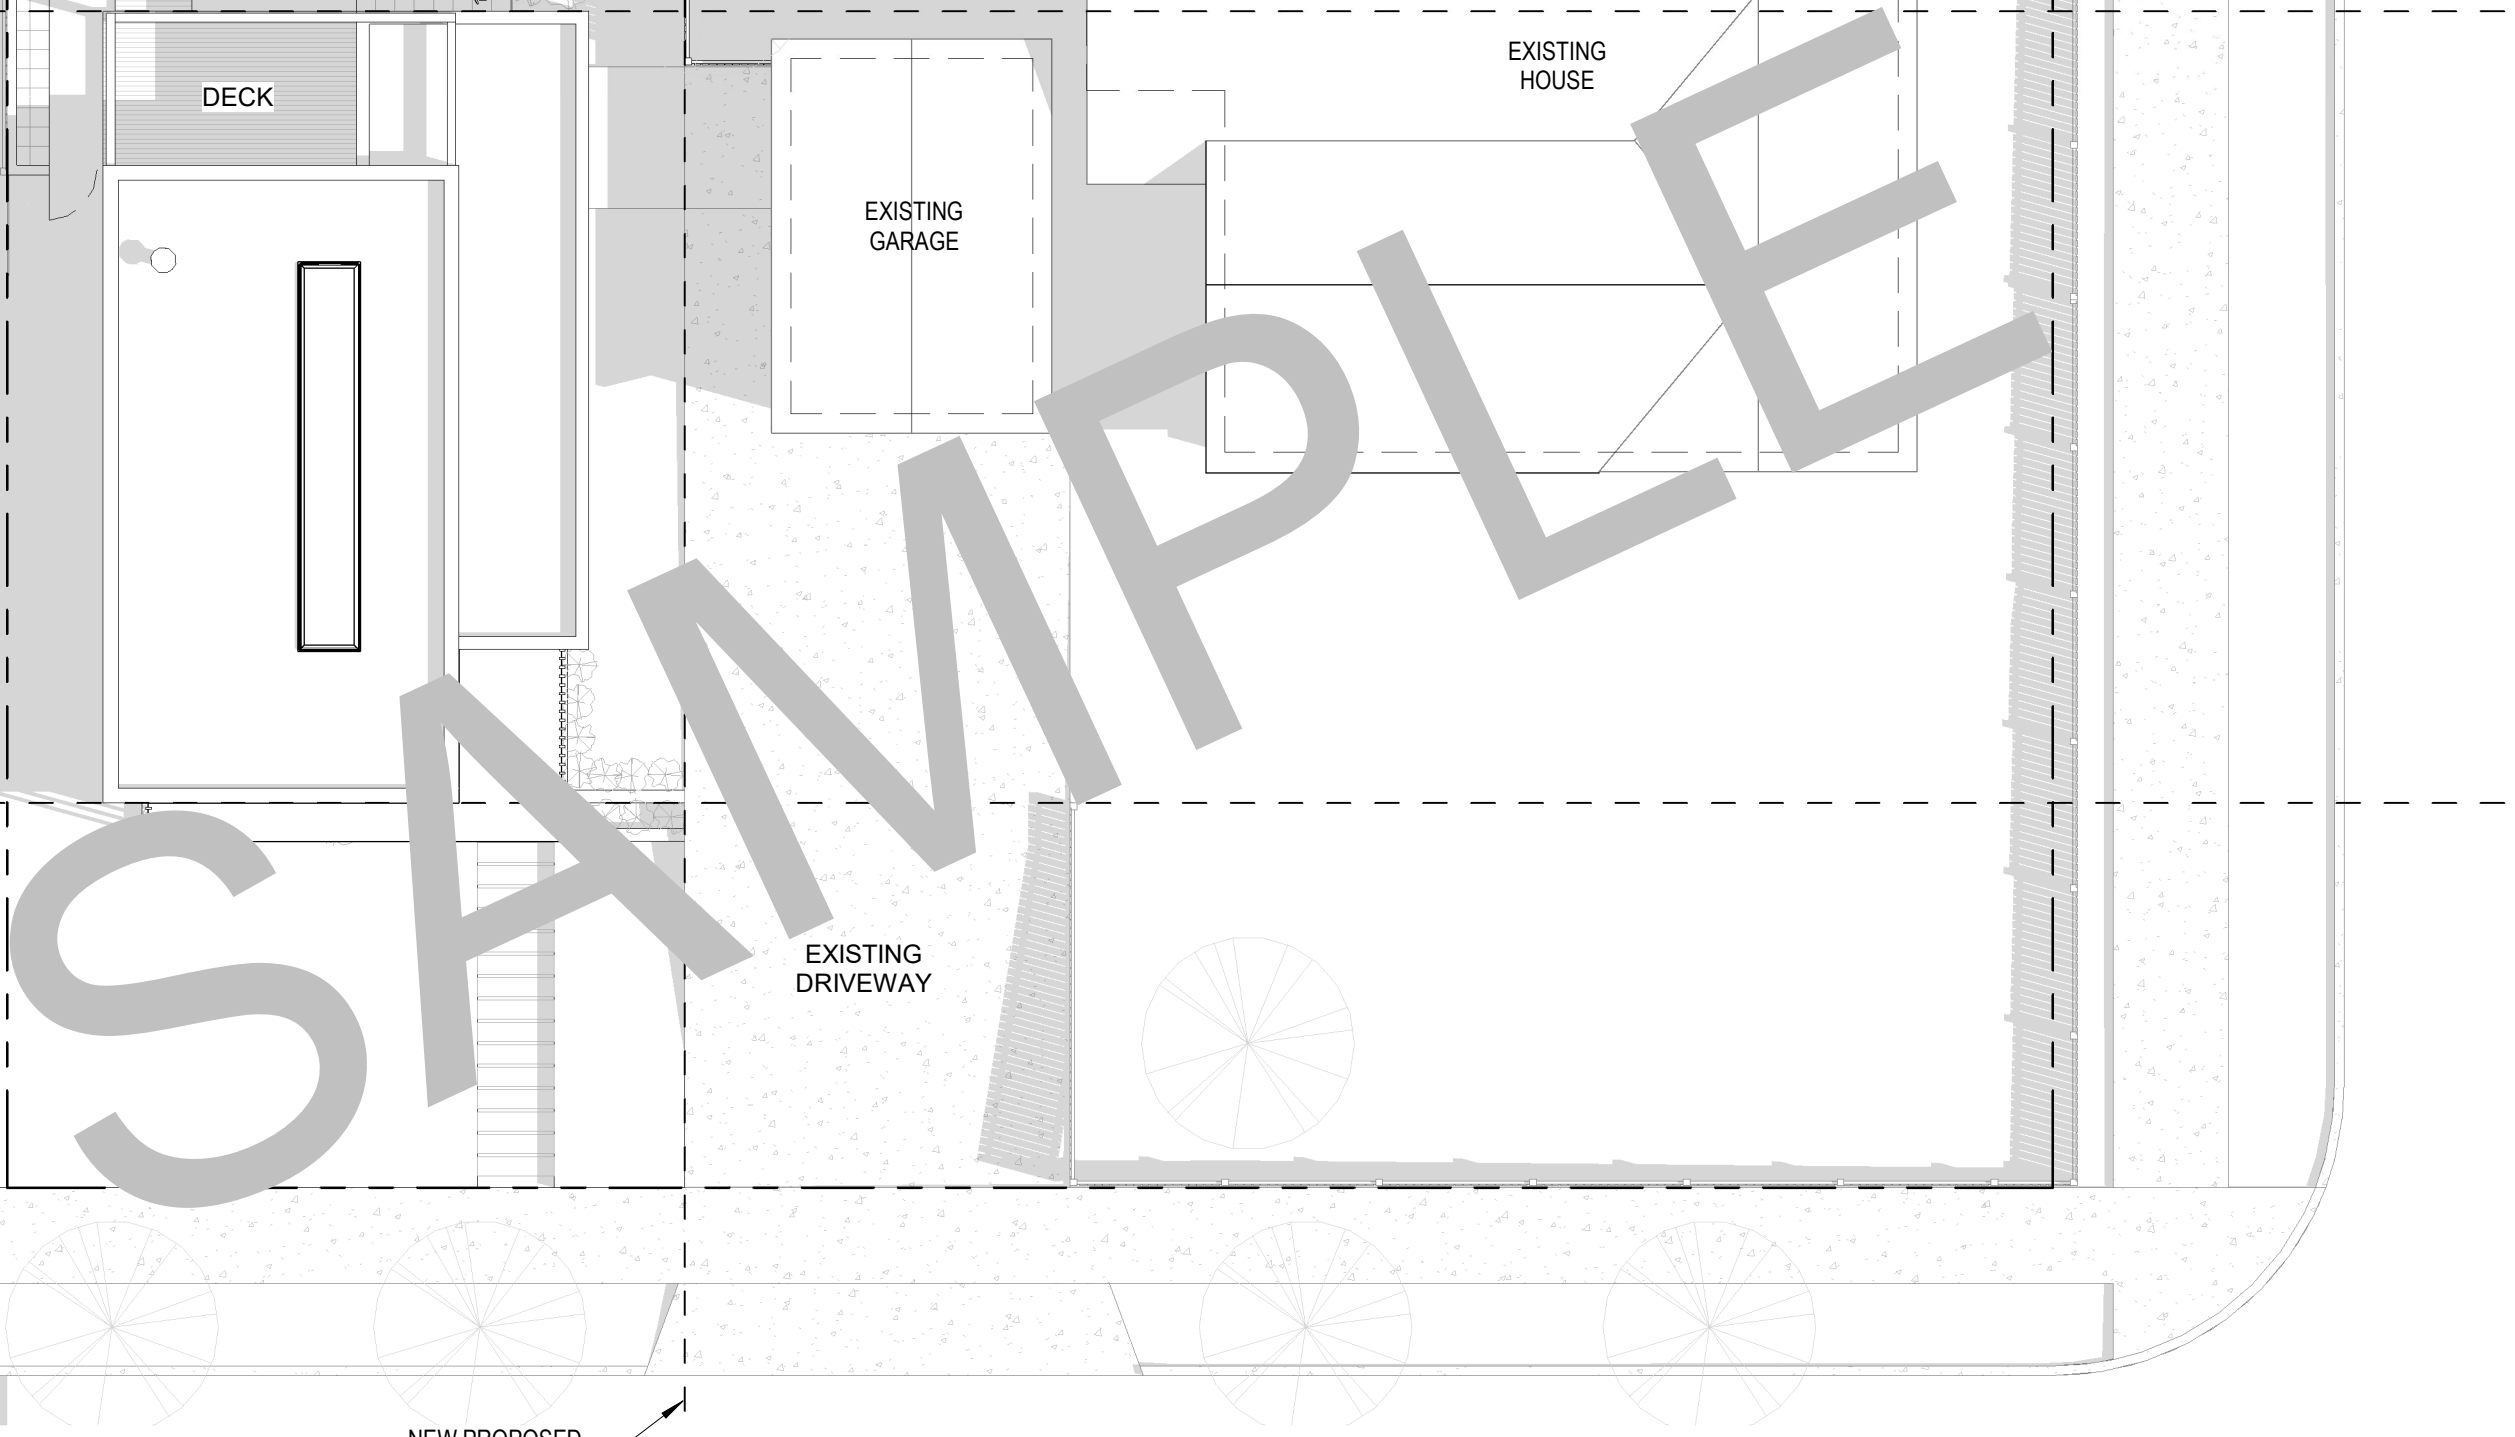

Lucas Gray Design

THE SHIFT ADU

S00 COVER

JAN. 01, 2021

www.lucasgraydesign.com | 503-453-7195

106' - 4 13/16"

5' - 0" 21' - 3" 9' - 0"

15' - 2"

41' - 2"

76' - 4 1/8"

20' - 0 1/8"

BACKYARD SETBACK

FRONTYARD SETBACK

ELEVATED PATIO

DECK

EXISTING GARAGE

EXISTING HOUSE

EXISTING DRIVEWAY

NEW PROPOSED
 PROPERTY LINE

Lucas Gray Design

THE SHIFT ADU
S02 FIRST FLOOR PLAN

JAN. 01, 2021
www.lucasgraydesign.com | 503-453-7195

GREEN ROOF

GREEN ROOF

Lucas Gray Design

THE SHIFT ADU

S03 ROOF PLAN

JAN. 01, 2021

www.lucasgraydesign.com | 503-453-7195

Lucas Gray Design

THE SHIFT ADU

S05 SOUTH ELEVATION