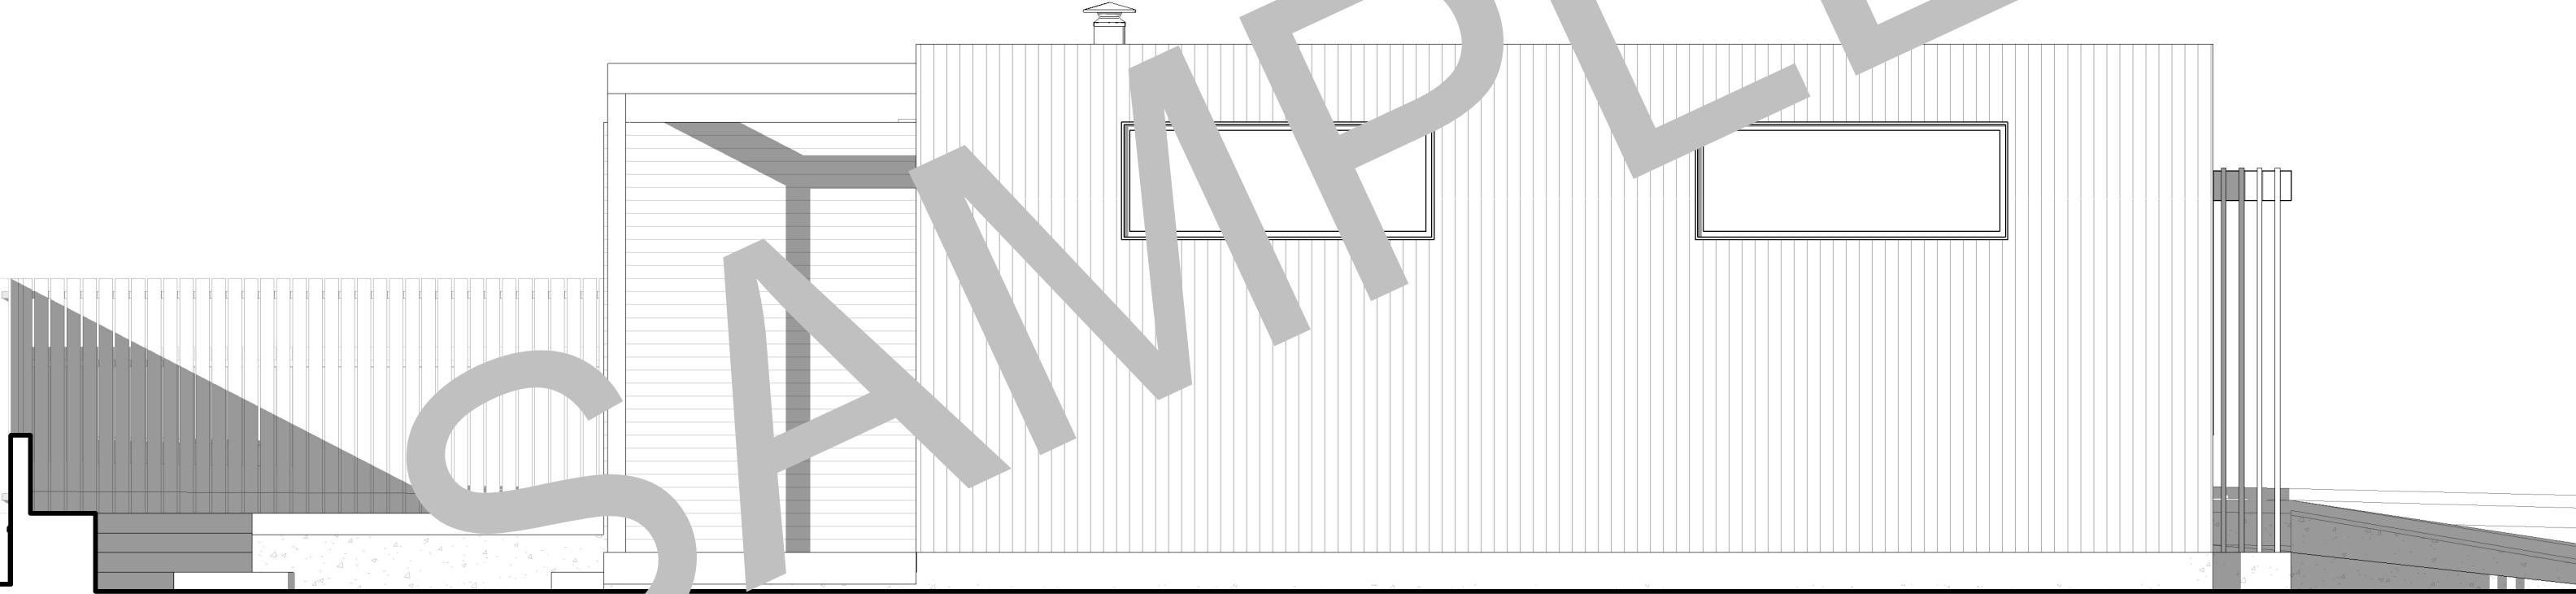

Lucas Gray Design

THE SHIFT ADU

S07 EAST ELEVATION

JAN. 01, 2021

www.lucasgraydesign.com | 503-453-7195

SAMPLE

Lucas Gray Design

THE SHIFT ADU