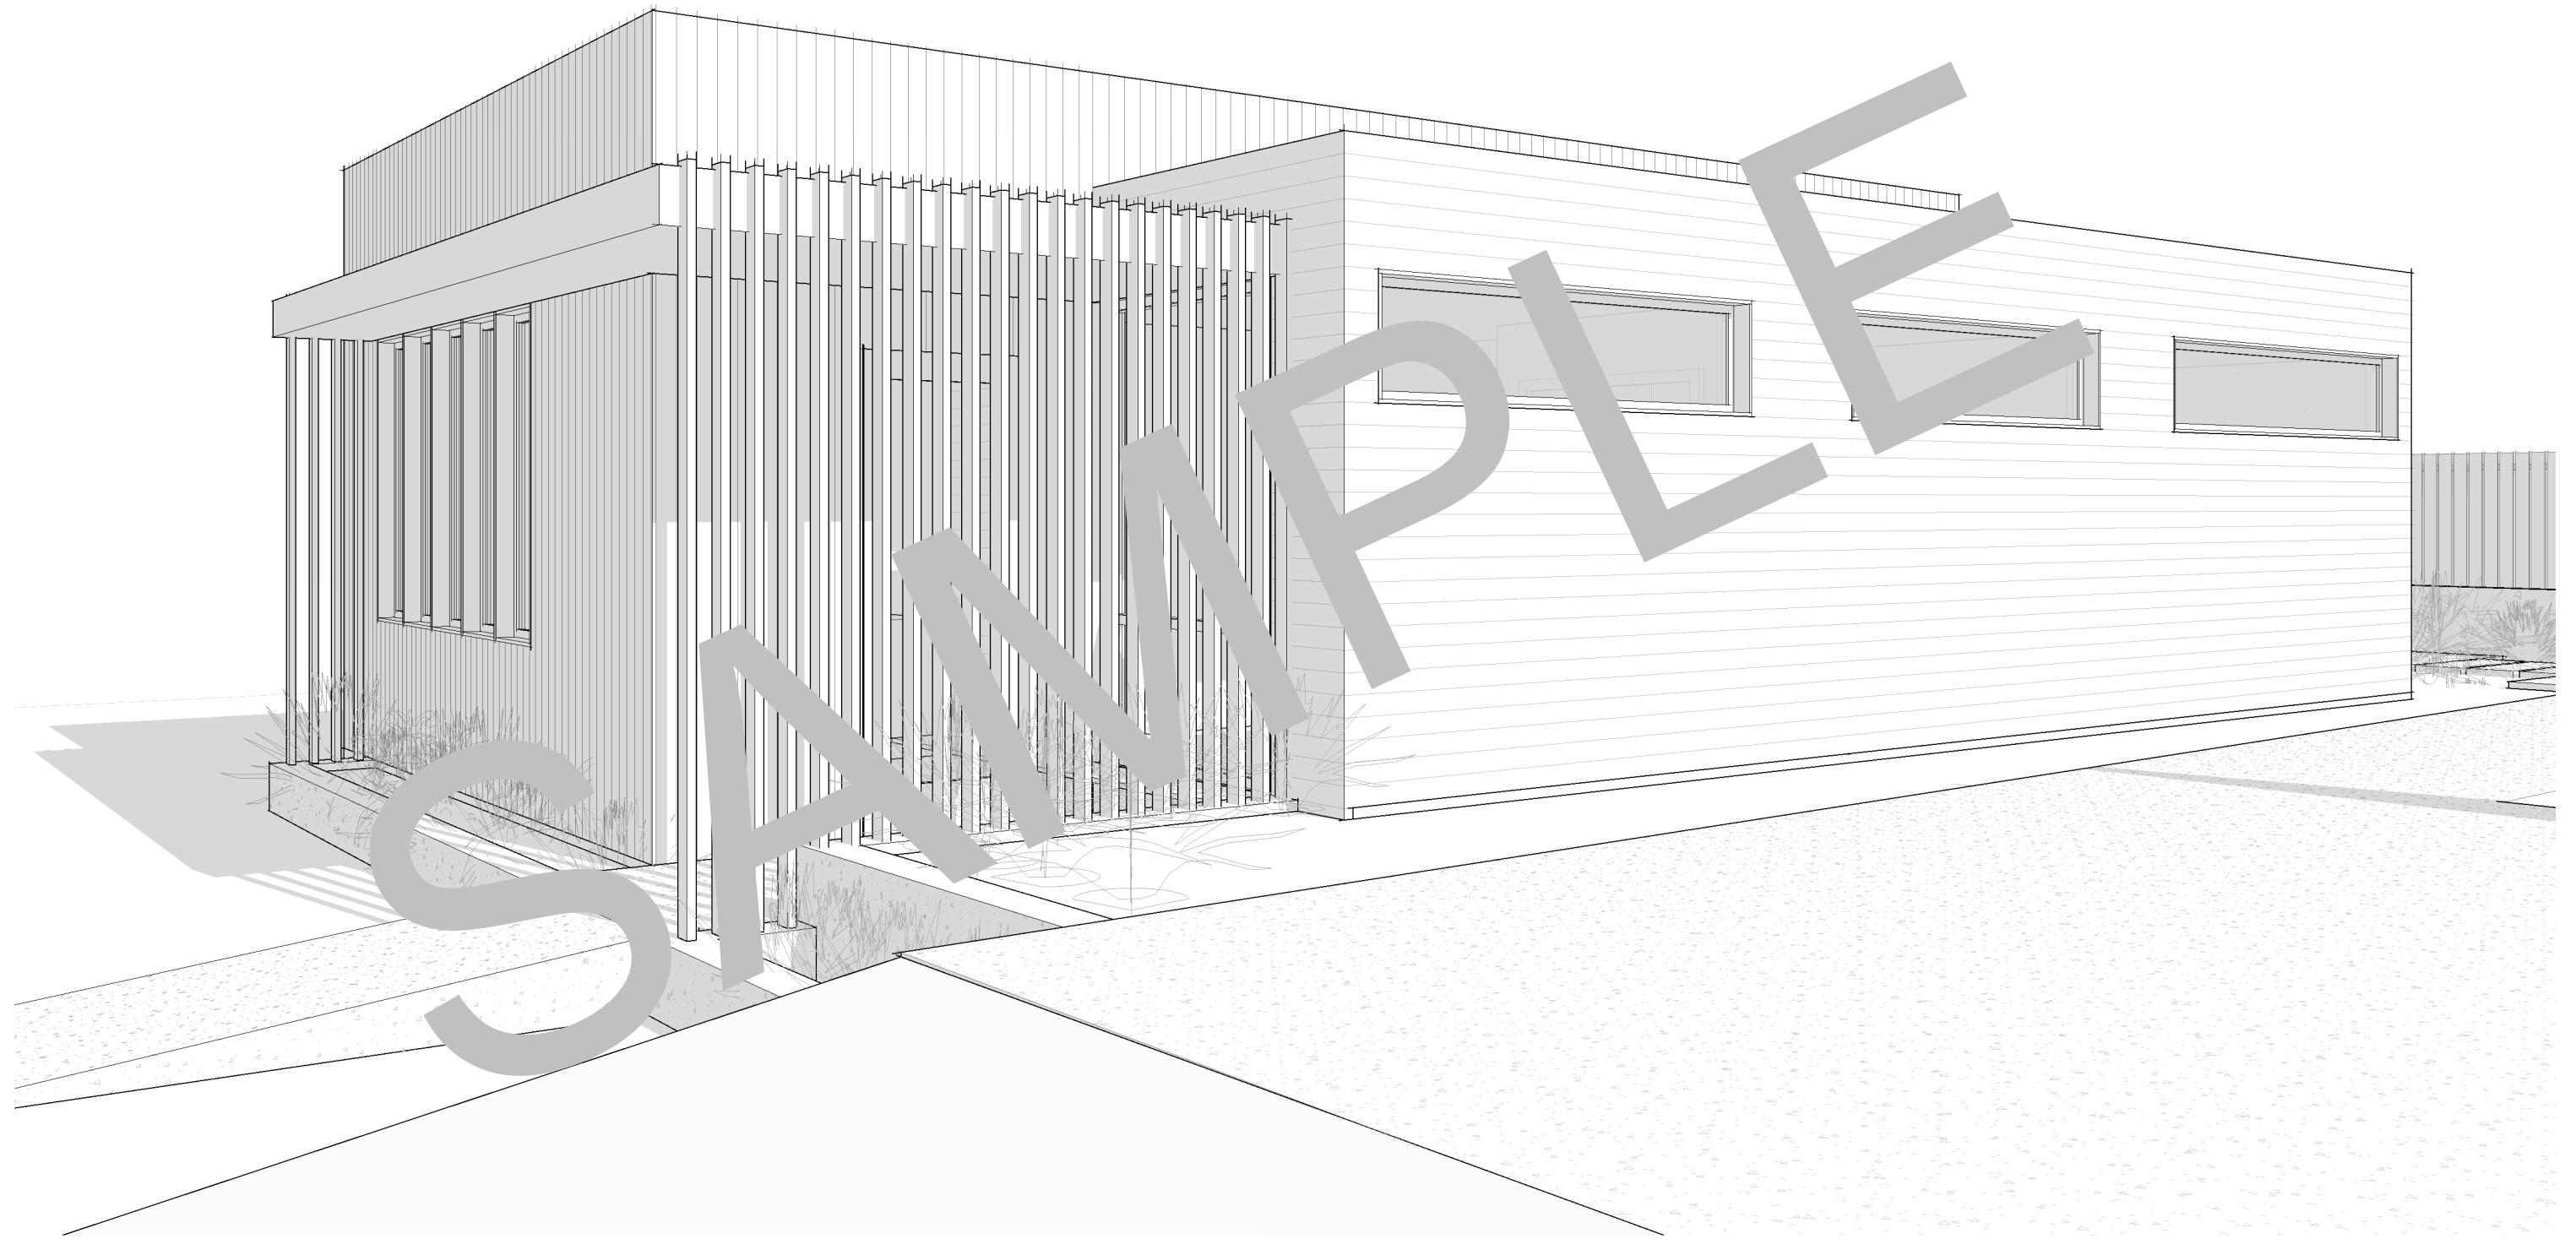

Lucas Gray Design

THE SHIFT ADU
S16 3D VIEWS EXT

JAN. 01, 2021

www.lucasgraydesign.com | 503-453-7195