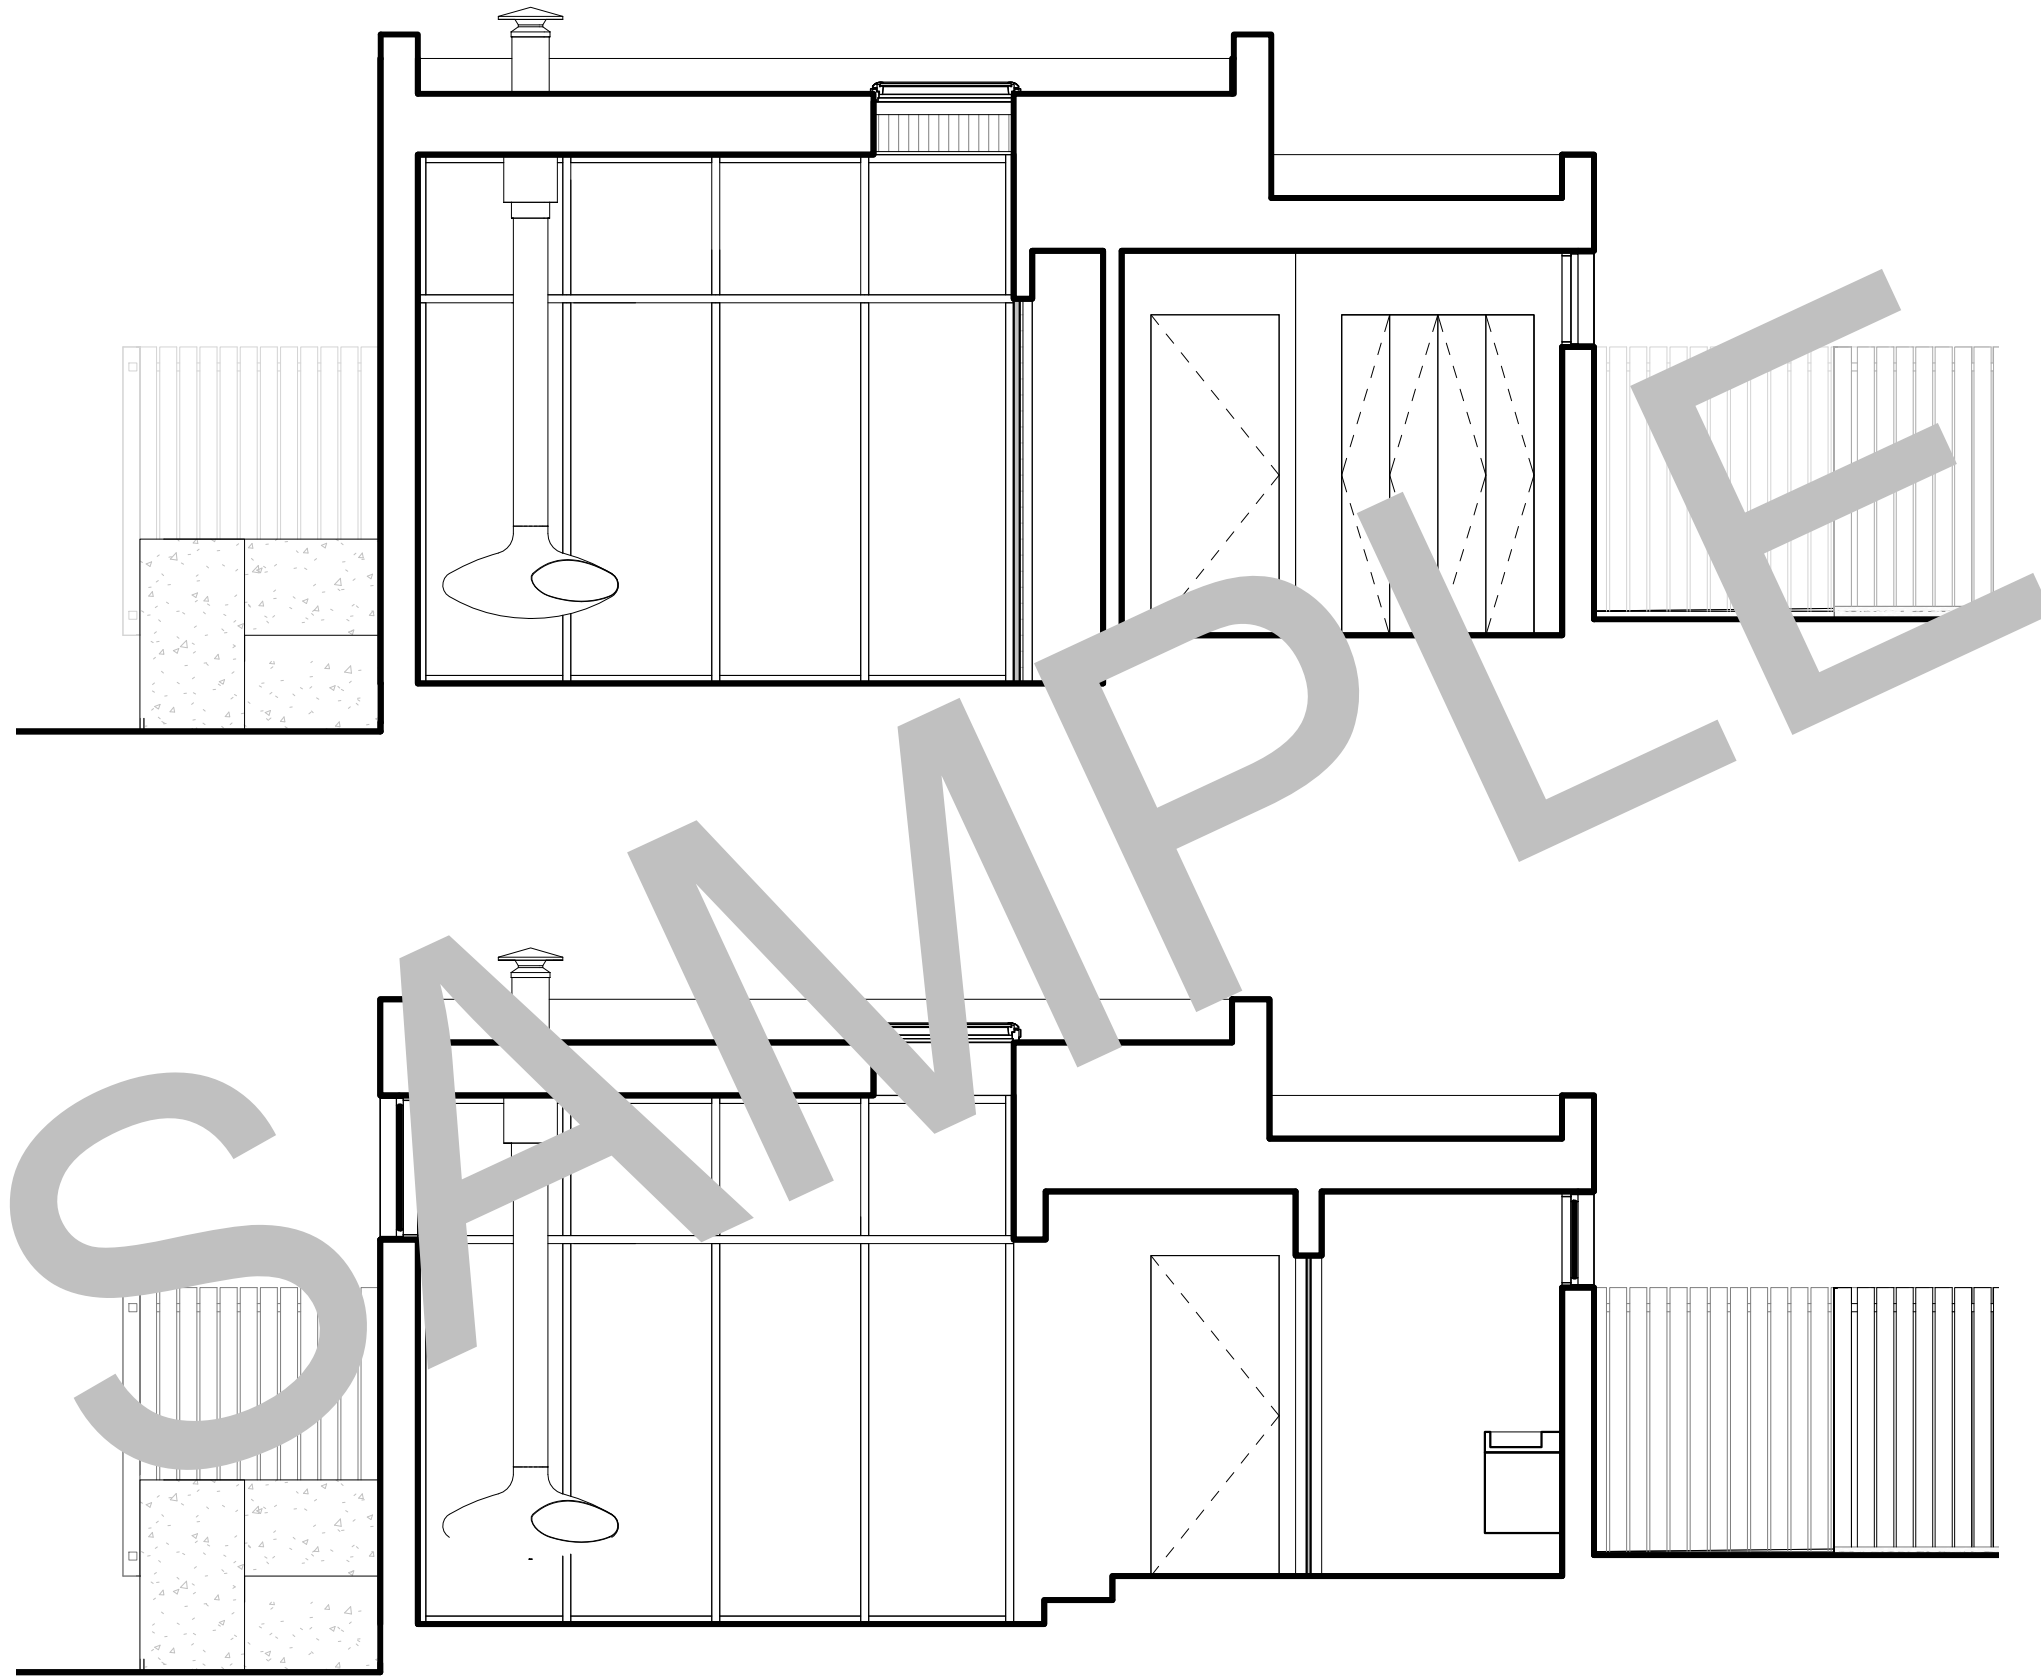

Lucas Gray Design

THE SHIFT ADU

S12 EAST-WEST SECTION

JAN. 01, 2021

www.lucasgraydesign.com | 503-453-7195