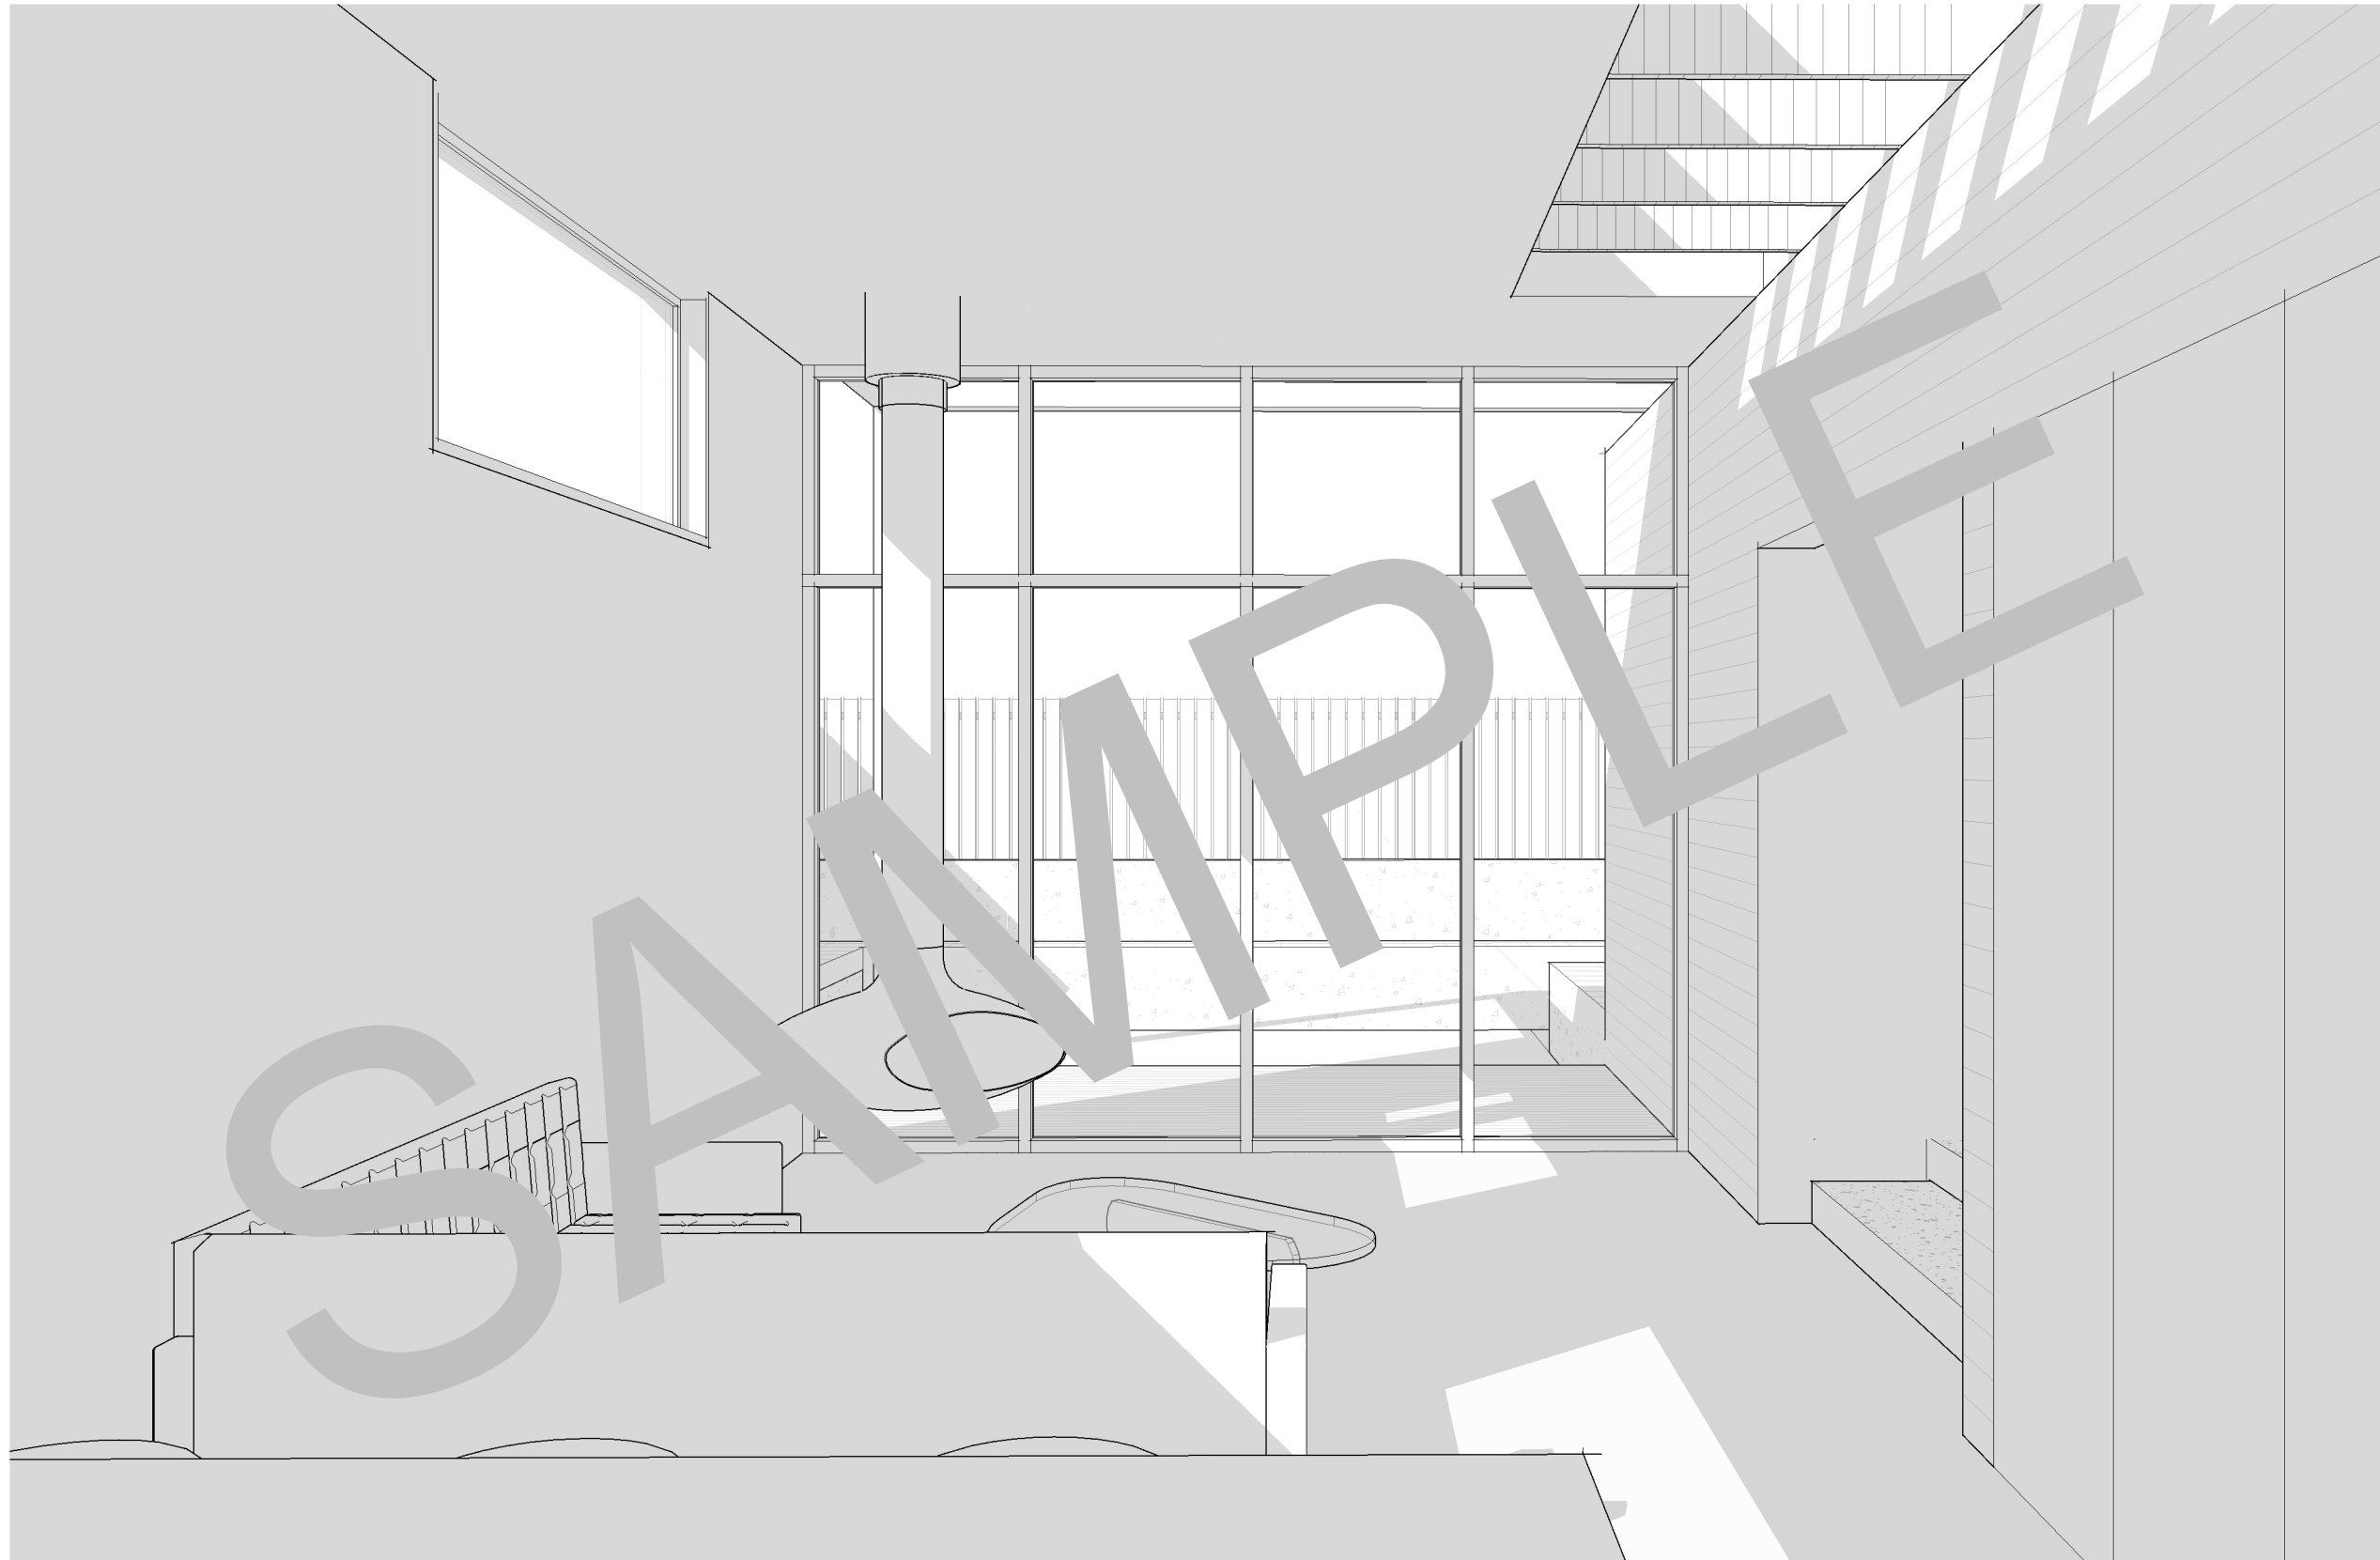

www.lucasgraydesign.com | 503-453-7195

Lucas Gray Design

THE SHIFT ADU

S19 3D VIEWS EXT

JAN. 01, 2021

www.lucasgraydesign.com | 503-453-7195

Lucas Gray Design

THE SHIFT ADU

S20 3D VIEWS INT

JAN. 01, 2021

www.lucasgraydesign.com | 503-453-7195