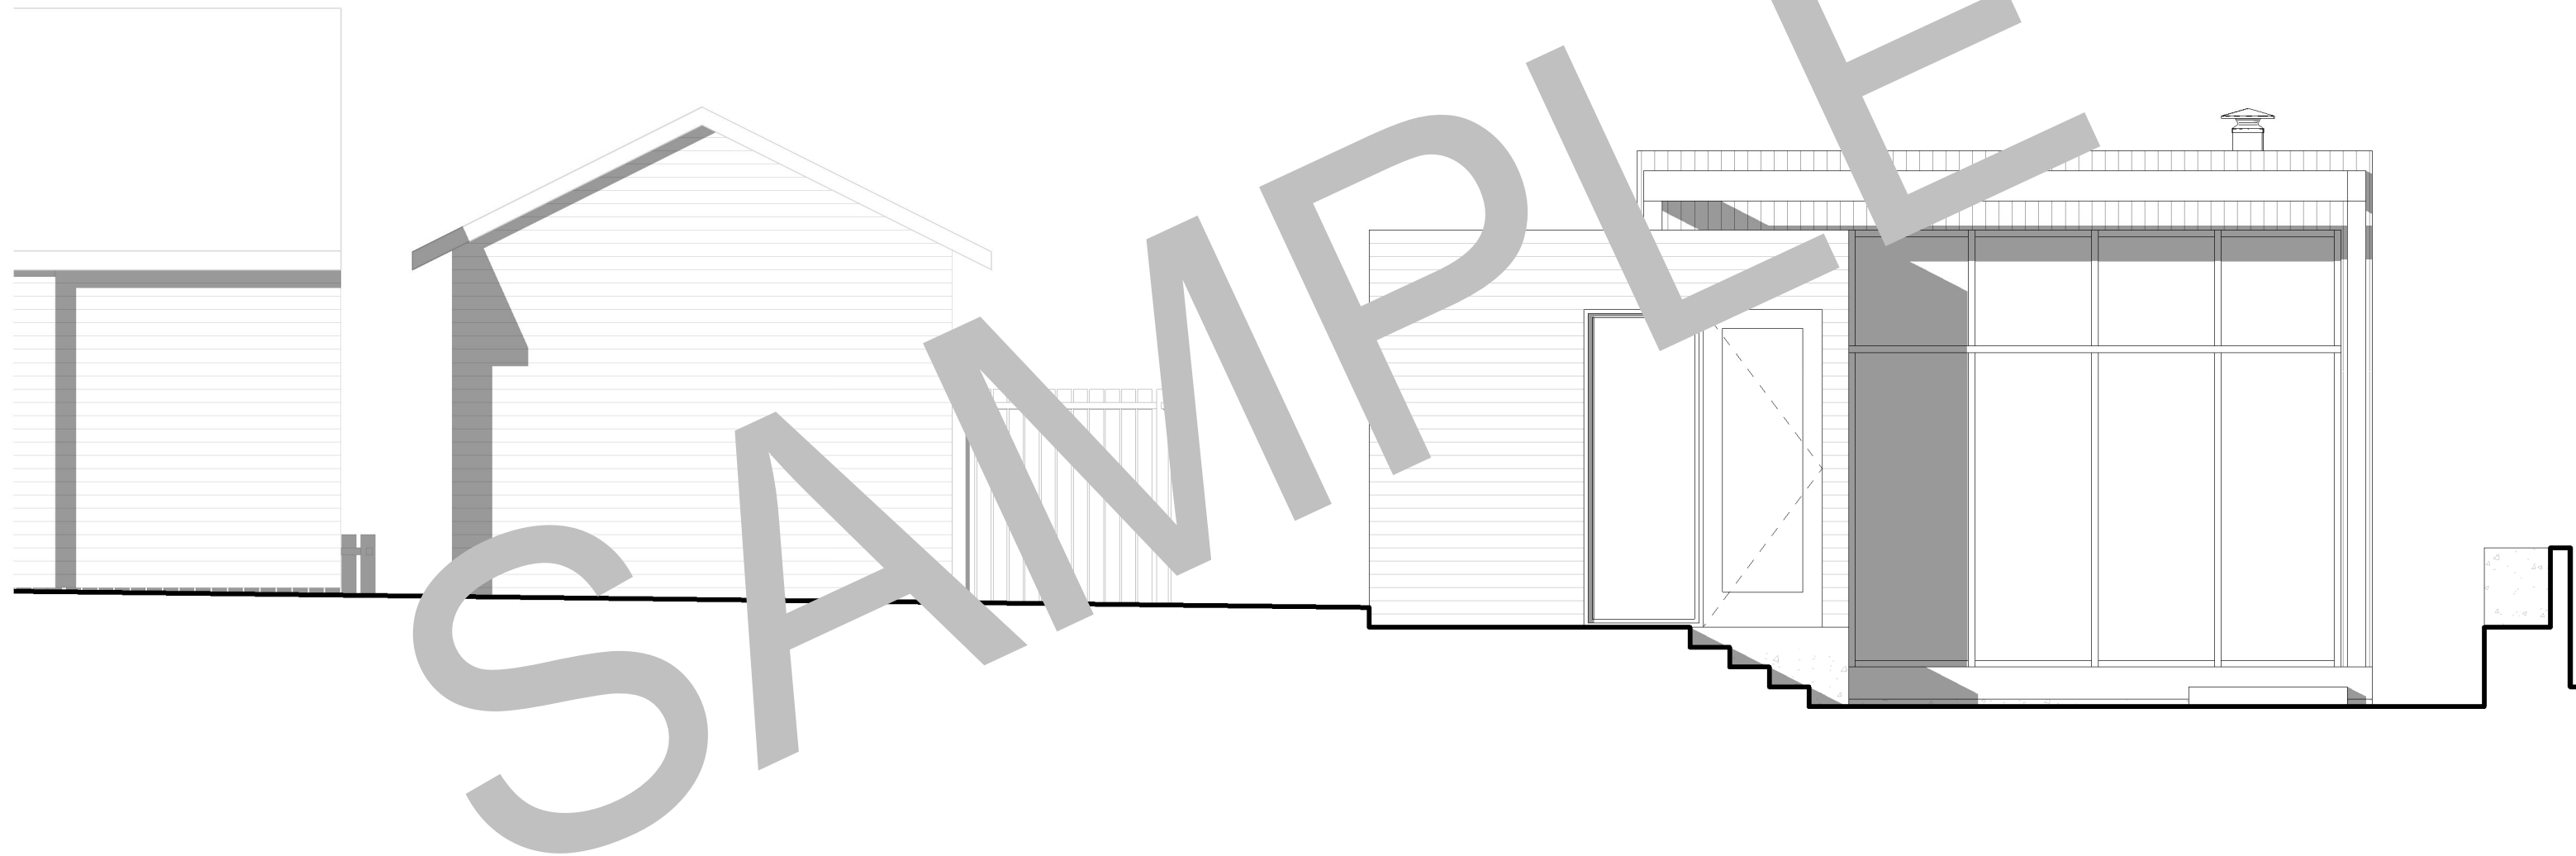

41' - 2"

76' - 4 1/8"

20' - 0 1/8"

BACKYARD SETBACK

FRONTYARD SETBACK

ELEVATED PATIO

DECK

EXISTING GARAGE

EXISTING HOUSE

EXISTING DRIVEWAY

NEW PROPOSED
 PROPERTY LINE

Lucas Gray Design

THE SHIFT ADU
S02 FIRST FLOOR PLAN

JAN. 01, 2021
www.lucasgraydesign.com | 503-453-7195

GREEN ROOF

GREEN ROOF

Lucas Gray Design

THE SHIFT ADU

S03 ROOF PLAN

JAN. 01, 2021

www.lucasgraydesign.com | 503-453-7195

Lucas Gray Design

THE SHIFT ADU

S05 SOUTH ELEVATION

JAN. 01, 2021

www.lucasgraydesign.com | 503-453-7195

Lucas Gray Design

THE SHIFT ADU

S06 NORTH ELEVATION

JAN. 01, 2021

www.lucasgraydesign.com | 503-453-7195

1/4" = 1'-0"