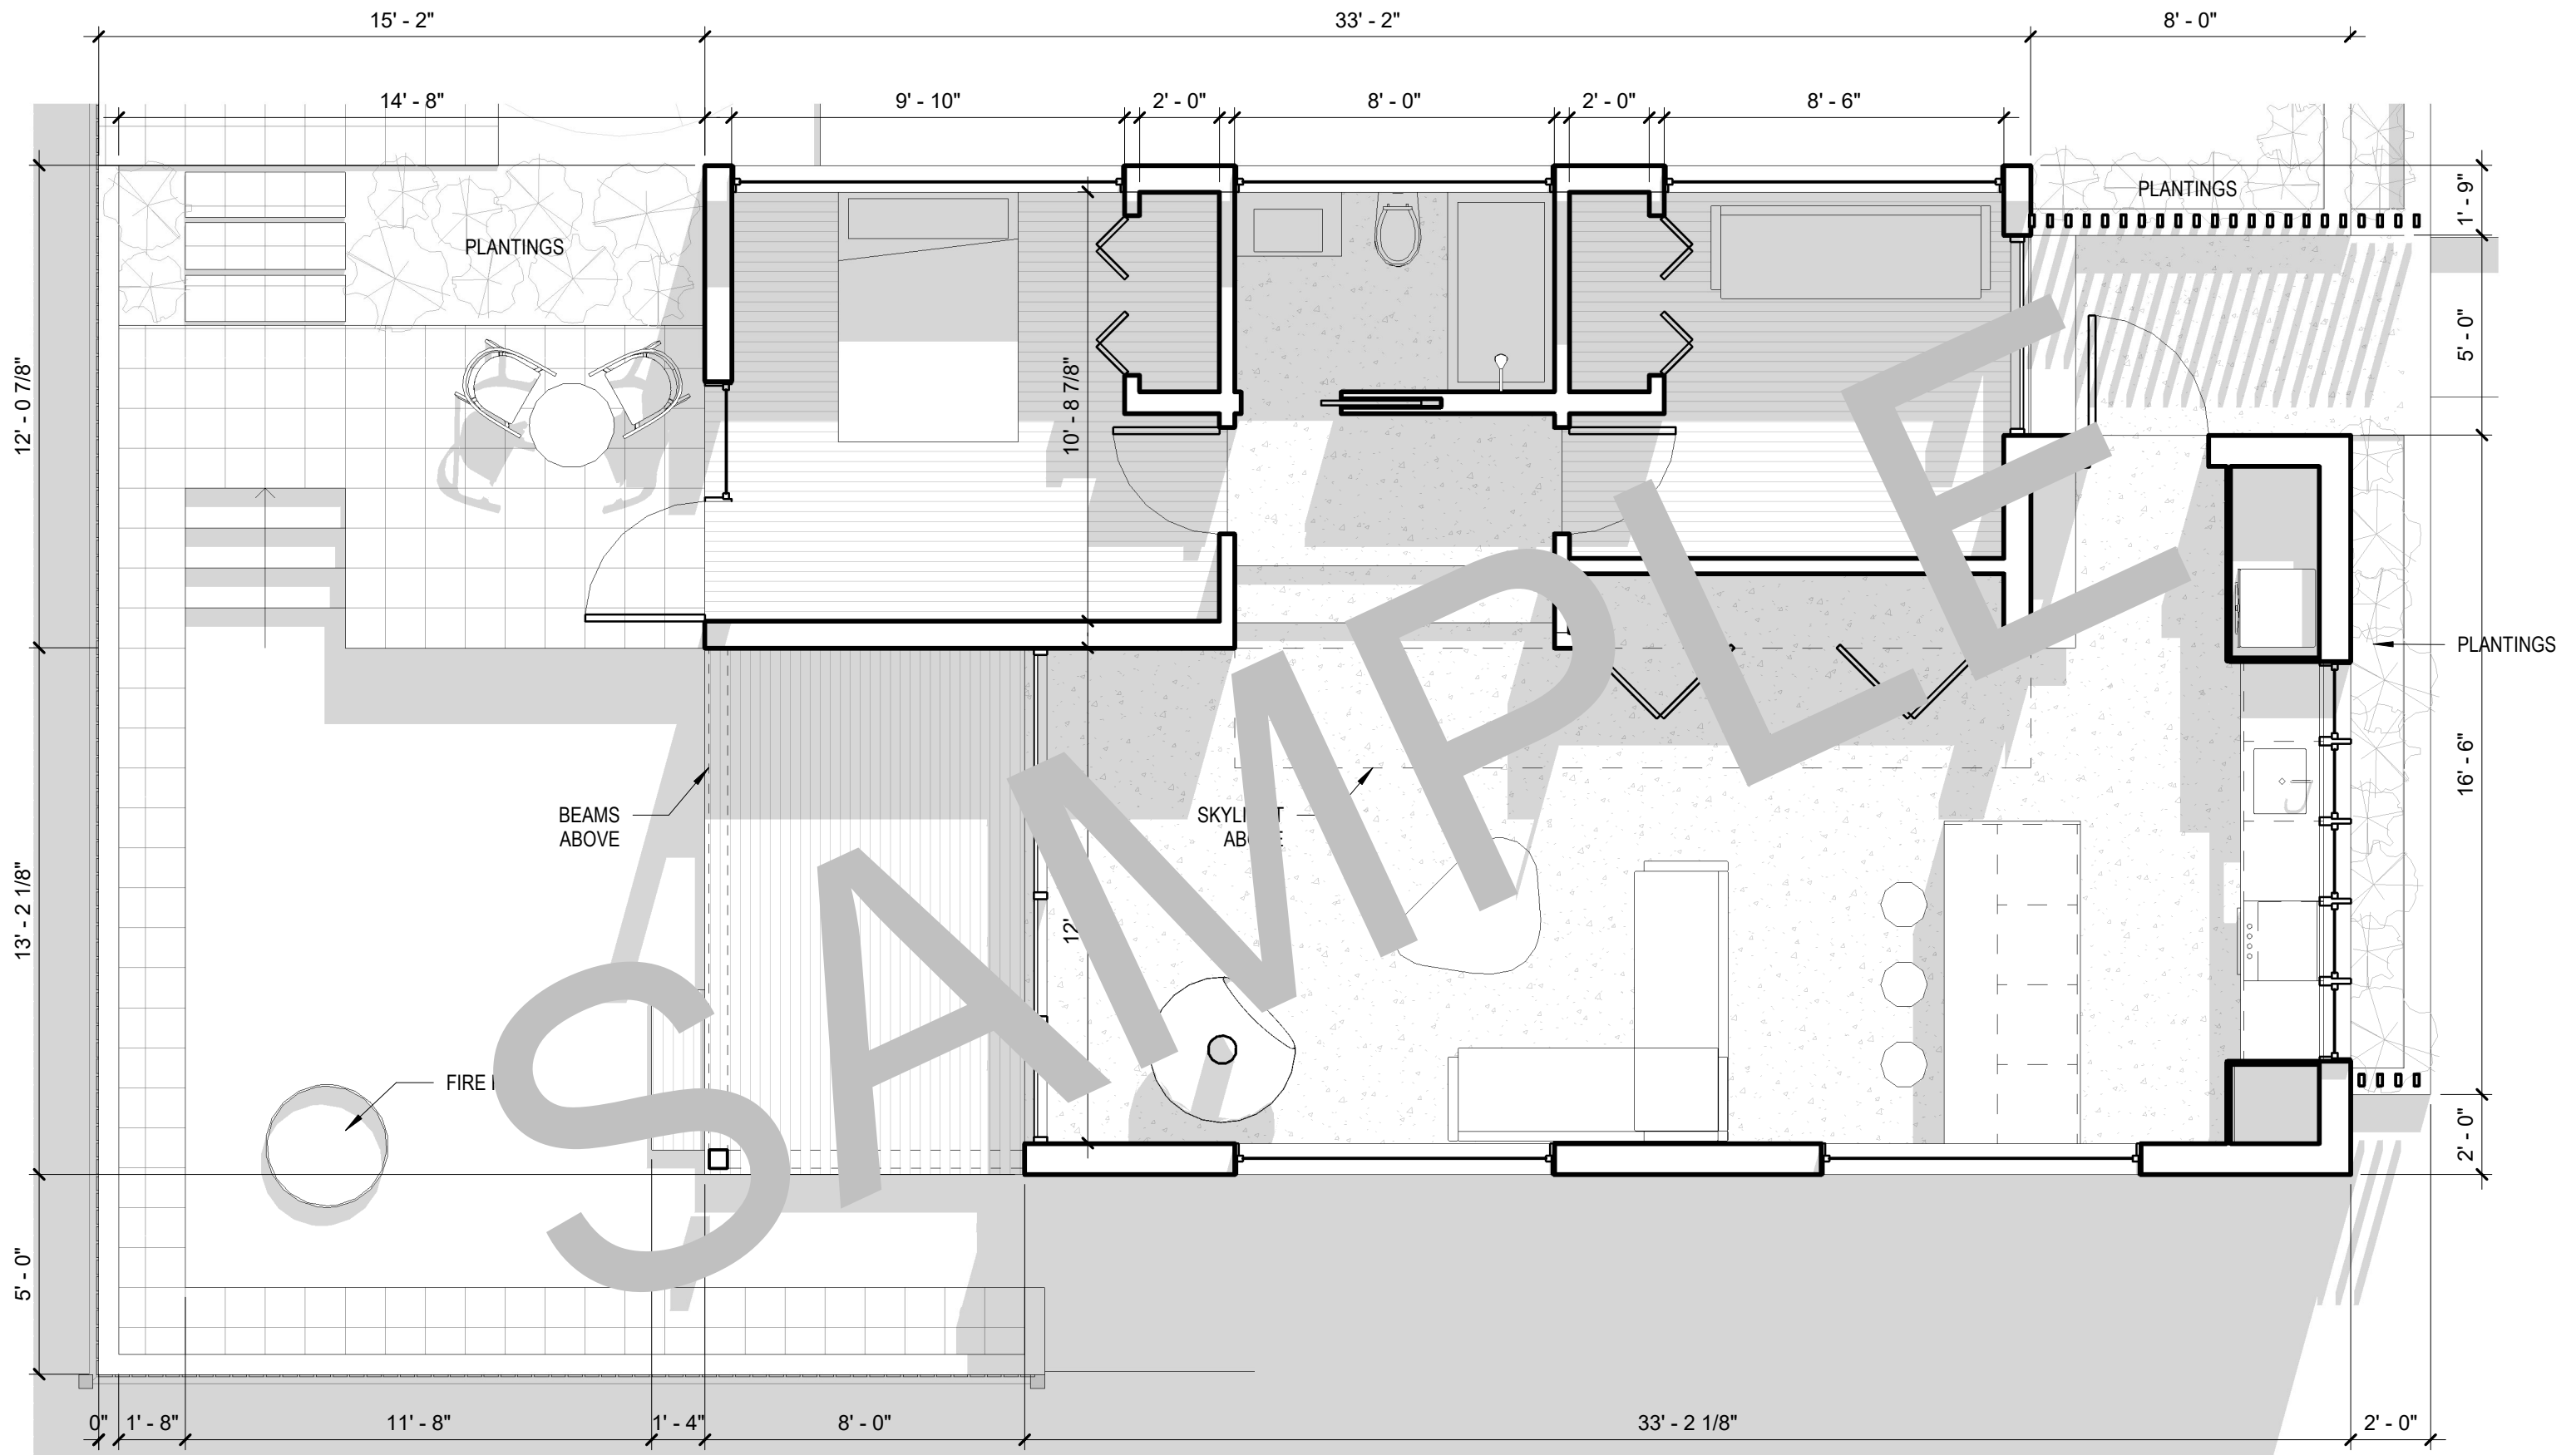

Lucas Gray Design

THE SHIFT ADU

S00 COVER

JAN. 01, 2021

www.lucasgraydesign.com | 503-453-7195

106' - 4 13/16"

5' - 0" 21' - 3" 9' - 0"

15' - 2"

41' - 2"

76' - 4 1/8"

20' - 0 1/8"

BACKYARD SETBACK

FRONTYARD SETBACK

ELEVATED PATIO

DECK

EXISTING GARAGE

EXISTING HOUSE

EXISTING DRIVEWAY

NEW PROPOSED
 PROPERTY LINE

Lucas Gray Design

THE SHIFT ADU
S02 FIRST FLOOR PLAN

JAN. 01, 2021
www.lucasgraydesign.com | 503-453-7195

GREEN ROOF

GREEN ROOF

Lucas Gray Design

THE SHIFT ADU

S03 ROOF PLAN

JAN. 01, 2021

www.lucasgraydesign.com | 503-453-7195

Lucas Gray Design

THE SHIFT ADU

S05 SOUTH ELEVATION